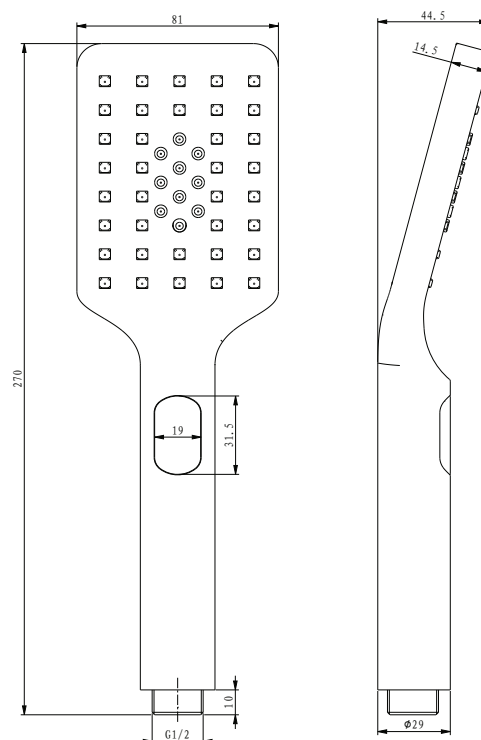

SATIN BRASS - PRODUCT DATA SHEET

SHOWER COLLECTION - MIELA

MMHSV3BR 3 function hand shower

Product details

Finish

Satin brass

Material

PVD

Information

- Suitable for balanced supplies.
- Designed to accommodate 1/2" fittings.
- Easy clean nozzles.
- 3 spray patterns.

ENJOY PREMIUM LIVING
WITH **MEISSEN.**

15 YEAR GUARANTEE ON CHROME
5 YEAR GUARANTEE ON COLOURS

VISIT OUR WEBSITE AT WWW.MYMEISSEN.COM