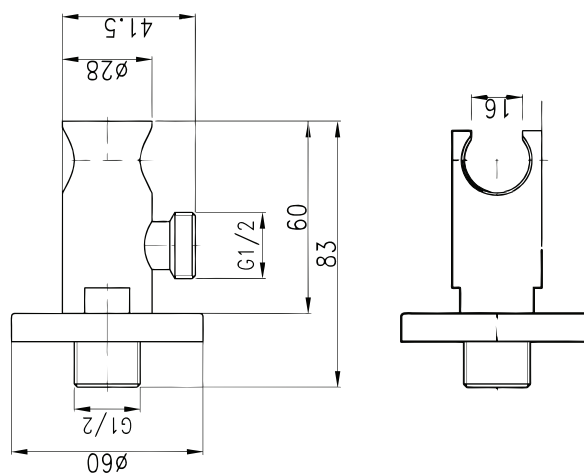

SATIN BRASS - PRODUCT DATA SHEET

SHOWER COLLECTION - MIELA

MMSAR400BR 400mm round shower arm

Product details

Finish

Satin brass

Material

PVD
304 Stainless Steel

SATIN BRASS - PRODUCT DATA SHEET

SHOWER COLLECTION - MIELA

MMSERBR Round outlet and cradle

Product details

Finish

Satin brass

Material

PVD
DZR brass

Information

- Designed to accommodate 1/2" fittings.

ENJOY PREMIUM LIVING
WITH **MEISSEN.**

15 YEAR GUARANTEE ON CHROME
5 YEAR GUARANTEE ON COLOURS
VISIT OUR WEBSITE AT WWW.MYMEISSEN.COM