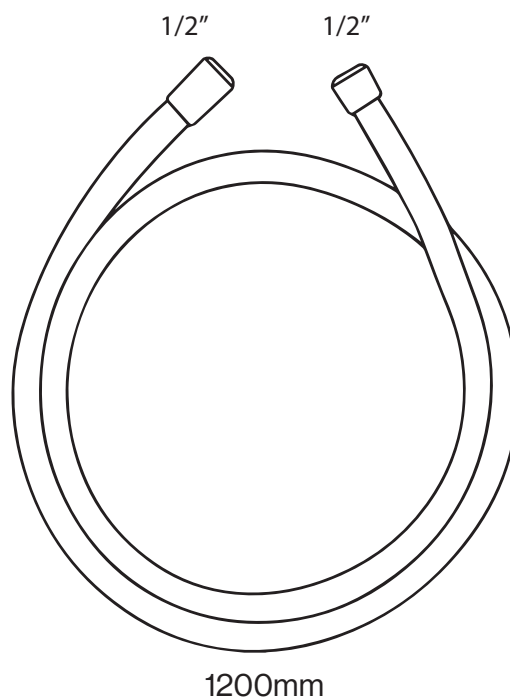

Information

- Suitable for balanced supplies.
- Designed to accommodate 1/2" fittings.
- Internal high heat rubber lining.
- Built in anti-twist brass inserts.