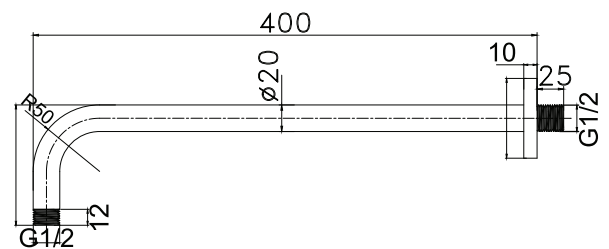

SATIN BRASS - PRODUCT DATA SHEET

SHOWER COLLECTION - MIELA

MMSAR400BR 400mm round shower arm

Product details

Finish

Satin brass

Material

PVD
304 Stainless Steel

Information

- Suitable for balanced supplies.
- Designed to accommodate 1/2" fittings.
- Sliding cover flange.

ENJOY PREMIUM LIVING
WITH **MEISSEN.**

15 YEAR GUARANTEE ON CHROME
5 YEAR GUARANTEE ON COLOURS
VISIT OUR WEBSITE AT WWW.MYMEISSEN.COM