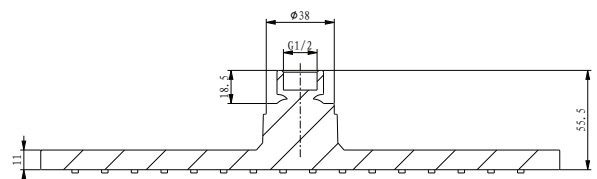

Product details

Finish

Satin brass

Material

PVD

Information

- Suitable for balanced supplies.
- Designed to accommodate 1/2" fittings.
- Easy clean nozzles.

ENJOY PREMIUM LIVING
WITH **MEISSEN.**