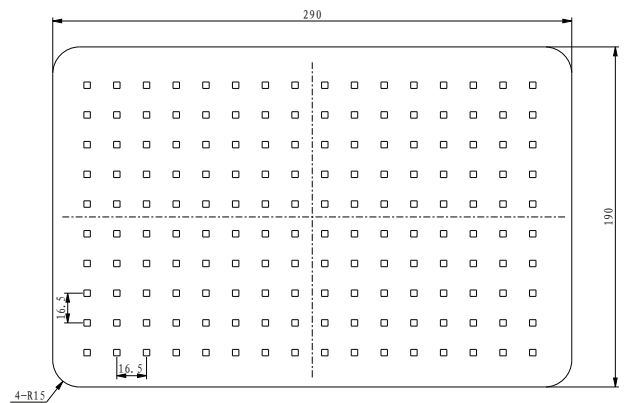

SATIN BRASS - PRODUCT DATA SHEET

SHOWER COLLECTION - MIELA

MMSRV1BR 285mm x 195mm shower rose

Product details

Finish

Satin brass

Material

PVD

Information

- Suitable for balanced supplies.
- Designed to accommodate 1/2" fittings.
- Easy clean nozzles.

ENJOY PREMIUM LIVING
WITH **MEISSEN.**

15 YEAR GUARANTEE ON CHROME
5 YEAR GUARANTEE ON COLOURS
VISIT OUR WEBSITE AT WWW.MYMEISSEN.COM