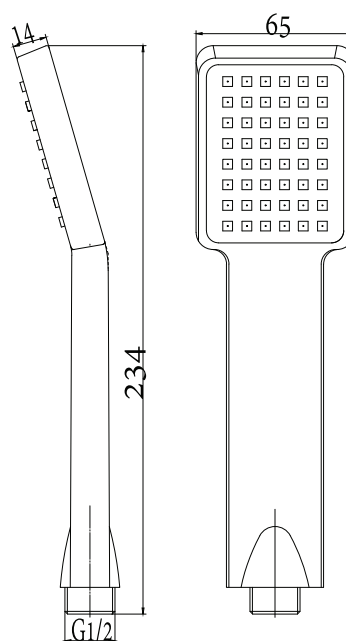

DOUBLE BLACK - PRODUCT DATA SHEET

SHOWER COLLECTION - MIELA

MS-ZY-S600-BP1 Square hand shower

Product details

Finish

Matte black

Flow rate @ 3 bar

Restricted
6 L / minute

Material

Powder coated

Unrestricted
6.7 L / minute

Information

- Suitable for balanced supplies.
- Designed to accommodate 1/2" fittings.
- Optional 6L per minute flow regulator.
- Easy clean nozzels.

ENJOY PREMIUM LIVING
WITH **MEISSEN.**

10 YEAR GUARANTEE ON CHROME
5 YEAR GUARANTEE ON COLOURS

VISIT OUR WEBSITE AT WWW.MYMEISSEN.COM