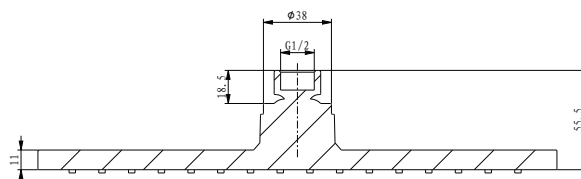

DOUBLE BLACK - PRODUCT DATA SHEET

SHOWER COLLECTION - MIELA

MMSRV1B 285mm x 195mm shower rose

Product details

Finish

Double black

Material

Powder coated

Information

- Suitable for balanced supplies.
- Designed to accommodate 1/2" fittings.
- Easy clean nozzels.

ENJOY PREMIUM LIVING
WITH **MEISSEN.**

10 YEAR GUARANTEE ON CHROME
5 YEAR GUARANTEE ON COLOURS
VISIT OUR WEBSITE AT WWW.MYMEISSEN.COM