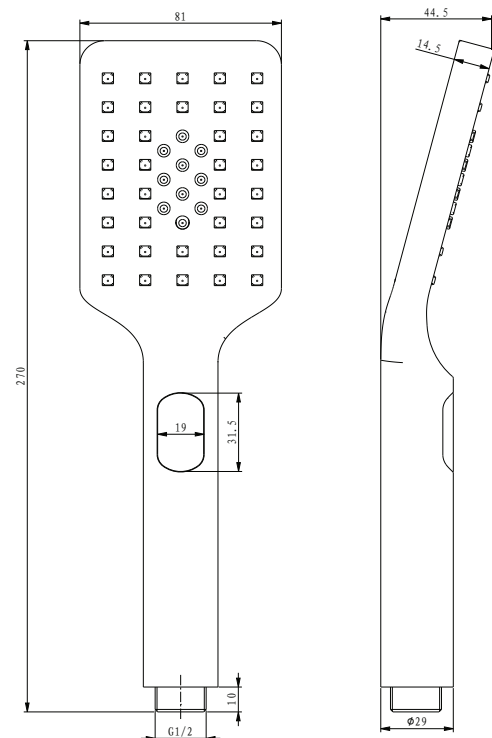

DOUBLE BLACK - PRODUCT DATA SHEET

SHOWER COLLECTION - MIELA

MMHSV3B 3 function hand shower

Product details

Finish

Double black

Material

Powder coated

Information

- Suitable for balanced supplies.
- Designed to accommodate 1/2" fittings.
- Easy clean nozzels.
- 3 spray patterns.

ENJOY PREMIUM LIVING
WITH **MEISSEN.**

10 YEAR GUARANTEE ON CHROME
5 YEAR GUARANTEE ON COLOURS

VISIT OUR WEBSITE AT WWW.MYMEISSEN.COM