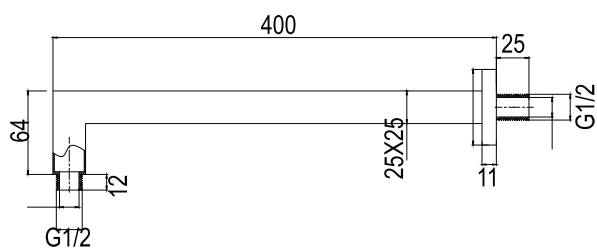

Information

- Suitable for balanced supplies.
- Designed to accommodate 1/2" fittings.
- Sliding cover flange.