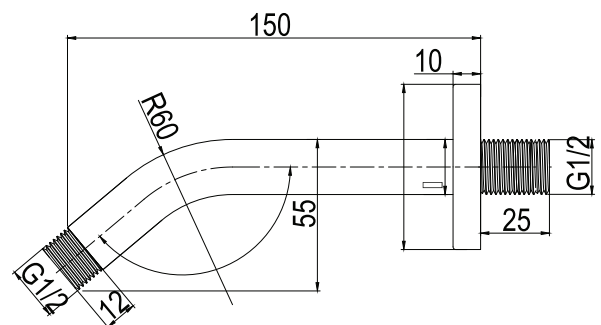

DOUBLE BLACK - PRODUCT DATA SHEET

SHOWER COLLECTION - VOS

MVSAR150B 150mm round shower arm

Product details

Finish

Matte black

Material

Powder coated
304 Stainless Steel

Information

- Suitable for balanced supplies.
- Designed to accommodate 1/2" fittings.
- Sliding cover flange.

ENJOY PREMIUM LIVING
WITH **MEISSEN.**

10 YEAR GUARANTEE ON CHROME
5 YEAR GUARANTEE ON COLOURS

VISIT OUR WEBSITE AT WWW.MYMEISSEN.COM