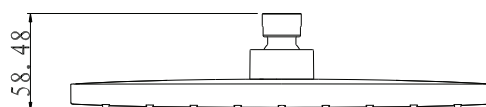

DOUBLE BLACK - PRODUCT DATA SHEET

SHOWER COLLECTION- MIELA

MMSRS1B 254mm square shower head

Product details

Finish

Matte black

Flow rate @ 3 bar

Unrestricted
17,5L per minute

Material

Powder coated

Restricted
6L per minute

Information

- Suitable for balanced supplies.
- Designed to accommodate 1/2" fittings.
- Optional 6L per minute flow regulator.
- Easy clean nozzels.

ENJOY PREMIUM LIVING
WITH **MEISSEN.**

10 YEAR GUARANTEE ON CHROME
5 YEAR GUARANTEE ON COLOURS

VISIT OUR WEBSITE AT WWW.MYMEISSEN.COM