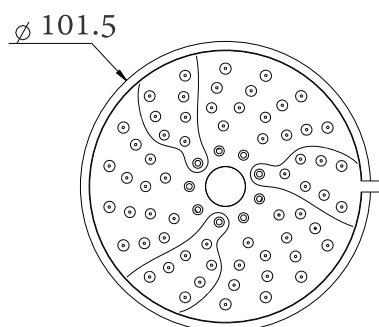

DOUBLE BLACK - PRODUCT DATA SHEET

SHOWER COLLECTION - VOS

MVSRR3B 100mm round multifunction shower head

Product details

Finish	Flow rate @ 3 bar	
Matte black	Unrestricted Rain Jet 10,5L per minute	Restricted Rain Jet 6L per minute
	Mixed Jet 8L per minute	Mixed Jet 6L per minute
Powder coated	Massage Jet 7,5L per minute	Massage Jet 6L per minute

Information

- Suitable for balanced supplies.
- Designed to accommodate 1/2" fittings.
- Optional 6L per minute flow regulator.
- Easy clean nozzels.
- 3 spray functions.

ENJOY PREMIUM LIVING
WITH **MEISSEN.**

10 YEAR GUARANTEE ON CHROME
5 YEAR GUARANTEE ON COLOURS
VISIT OUR WEBSITE AT WWW.MYMEISSEN.COM