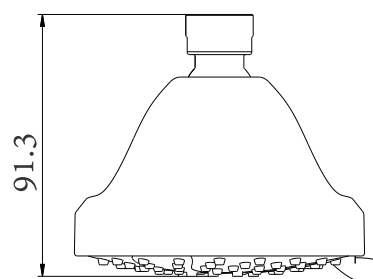

DOUBLE BLACK - PRODUCT DATA SHEET

SHOWER COLLECTION - VOS

MVSRR3B 100mm round multifunction shower head

Product details

Finish	Flow rate @ 3 bar	
Matte black	Unrestricted Rain Jet 10,5L per minute	Restricted Rain Jet 6L per minute
	Mixed Jet 8L per minute	Mixed Jet 6L per minute
Powder coated	Massage Jet 7,5L per minute	Massage Jet 6L per minute

Information

- Suitable for balanced supplies.
- Designed to accommodate 1/2" fittings.
- Optional 6L per minute flow regulator.
- Easy clean nozzels.
- 3 spray functions.

ENJOY PREMIUM LIVING
WITH **MEISSEN.**

10 YEAR GUARANTEE ON CHROME
5 YEAR GUARANTEE ON COLOURS
VISIT OUR WEBSITE AT WWW.MYMEISSEN.COM