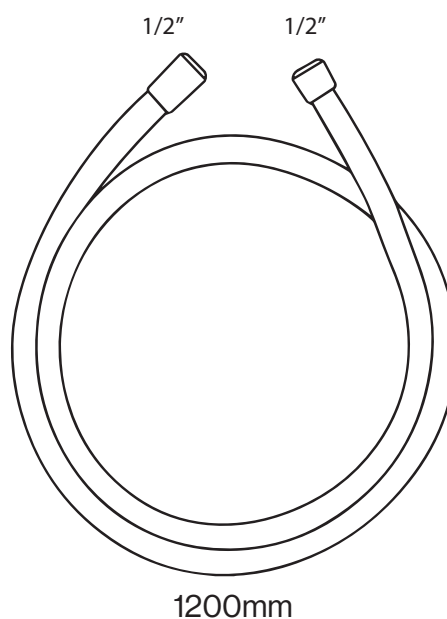

ENJOY PREMIUM LIVING
WITH **MEISSEN.**

10 YEAR GUARANTEE ON CHROME
5 YEAR GUARANTEE ON COLOURS
VISIT OUR WEBSITE AT WWW.MYMEISSEN.COM