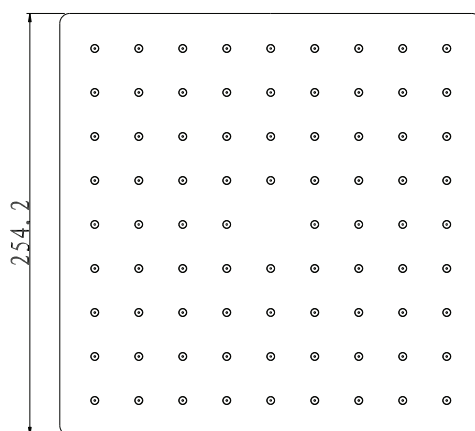

DOUBLE BLACK - PRODUCT DATA SHEET

SHOWER COLLECTION- MIELA

MMSRS1B 254mm square shower head

Product details

Finish

Matte black

Flow rate @ 3 bar

Unrestricted
17,5L per minute

Material

Powder coated

Restricted
6L per minute

Information

- Suitable for balanced supplies.
- Designed to accommodate 1/2" fittings.
- Optional 6L per minute flow regulator.
- Easy clean nozzels.

ENJOY PREMIUM LIVING
WITH **MEISSEN.**

10 YEAR GUARANTEE ON CHROME
5 YEAR GUARANTEE ON COLOURS

VISIT OUR WEBSITE AT WWW.MYMEISSEN.COM