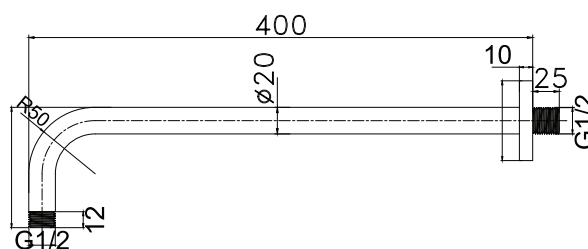

DOUBLE BLACK - PRODUCT DATA SHEET

SHOWER COLLECTION - MIELA

MMSAR400B 400mm round shower arm

Product details

Finish

Matte black

Material

Powder coated
304 Stainless Steel

Information

- Suitable for balanced supplies.
- Designed to accommodate 1/2" fittings.
- Sliding cover flange.

ENJOY PREMIUM LIVING
WITH **MEISSEN.**

10 YEAR GUARANTEE ON CHROME
5 YEAR GUARANTEE ON COLOURS
VISIT OUR WEBSITE AT WWW.MYMEISSEN.COM