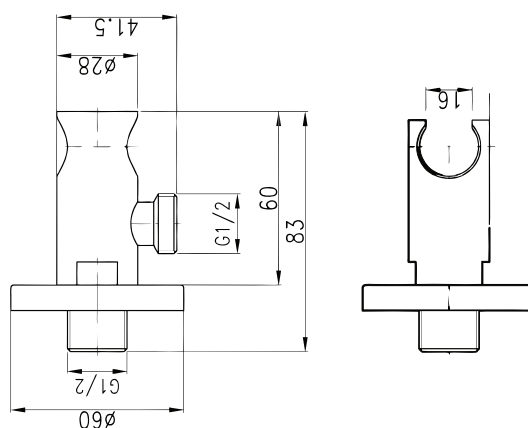

Information

- Suitable for balanced supplies.
- Designed to accommodate 1/2" fittings.