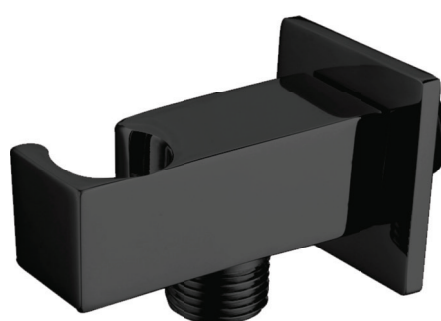

DOUBLE BLACK - PRODUCT DATA SHEET

SHOWER COLLECTION

EWO12SB Square outlet with built-in cradle

Product details

Finish

Matte black

Material

Powder coated
DZR brass