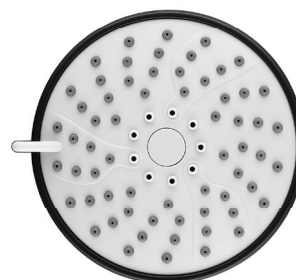

## DOUBLE BLACK - PRODUCT DATA SHEET

SHOWER COLLECTION - MIELA

**MMSRR1B** 245mm round shower head

## DOUBLE BLACK - PRODUCT DATA SHEET

SHOWER COLLECTION - VOS

**MVSRR3B** 100mm round multifunction shower head

### Product details

Finish	Flow rate @ 3 bar	
Matte black	<b>Unrestricted Rain Jet</b> 10,5L per minute	<b>Restricted Rain Jet</b> 6L per minute
	<b>Mixed Jet</b> 8L per minute	<b>Mixed Jet</b> 6L per minute
Powder coated	<b>Massage Jet</b> 7,5L per minute	<b>Massage Jet</b> 6L per minute

### Information

- Suitable for balanced supplies.
- Designed to accommodate 1/2" fittings.
- Optional 6L per minute flow regulator.
- Easy clean nozzels.
- 3 spray functions.

ENJOY PREMIUM LIVING  
WITH **MEISSEN.**