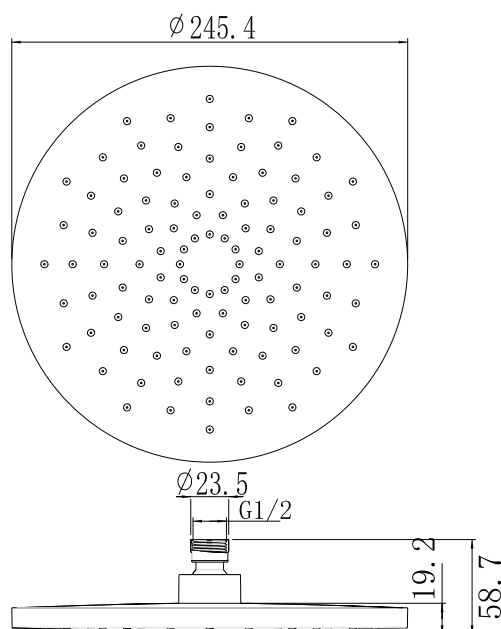

DOUBLE BLACK - PRODUCT DATA SHEET

SHOWER COLLECTION - MIELA

MMSRR1B 245mm round shower head

Product details

Finish	Flow rate @ 3 bar
Matte black	Unrestricted 17,5L per minute
Material	Restricted 6L per minute
Powder coated	

Information

- Suitable for balanced supplies.
- Designed to accommodate 1/2" fittings.
- Optional 6L per minute flow regulator.
- Easy clean nozzels.

ENJOY PREMIUM LIVING
WITH **MEISSEN.**

10 YEAR GUARANTEE ON CHROME
5 YEAR GUARANTEE ON COLOURS
VISIT OUR WEBSITE AT WWW.MYMEISSEN.COM