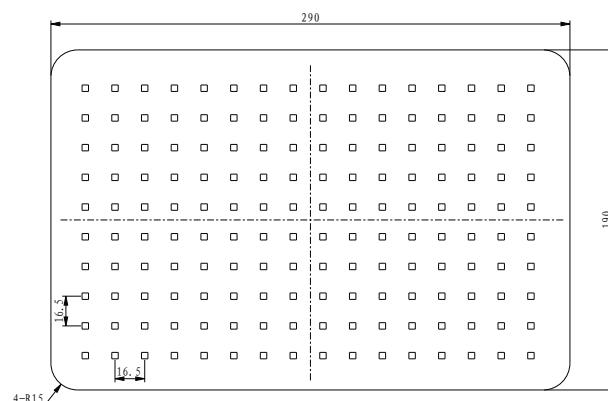

DOUBLE BLACK - PRODUCT DATA SHEET

SHOWER COLLECTION - MIELA

MMSRV1B 285mm x 195mm shower rose

Product details

Finish

Double black

Material

Powder coated

Information

- Suitable for balanced supplies.
- Designed to accommodate 1/2" fittings.
- Easy clean nozzels.

ENJOY PREMIUM LIVING
WITH **MEISSEN.**

10 YEAR GUARANTEE ON CHROME
5 YEAR GUARANTEE ON COLOURS
VISIT OUR WEBSITE AT WWW.MYMEISSEN.COM