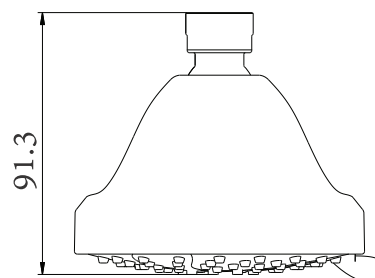

Electro plated
200 hour chrome

Mixed Jet
8L per minute

Mixed Jet
6L per minute

Massage Jet
7,5L per minute

Massage Jet
6L per minut

Information

- Suitable for balanced supplies.
- Water supply inlet designed to accommodate 1/2" fittings.
- Optional flow rate restrictor included.
- Easy to clean nozzles.
- 3 spray patterns.