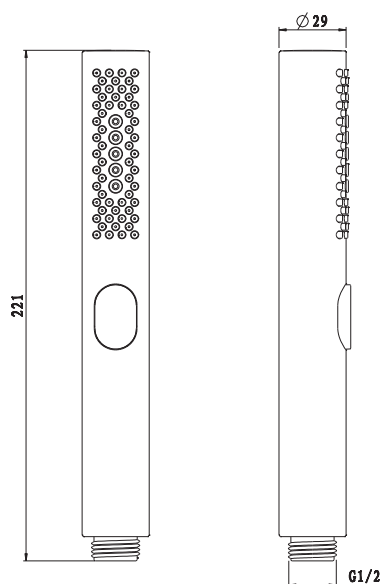

Mixed Jet
14L per minute

Mixed Jet
6L per minute

Spring Jet
6.5L per minute

Massage Jet
6L per minute

Information

- Suitable for balanced supplies.
- Water supply inlet designed to accommodate 1/2" fittings.
- Optional flow rate restrictor included.
- Easy to clean nozzles.
- 3 spray patterns.