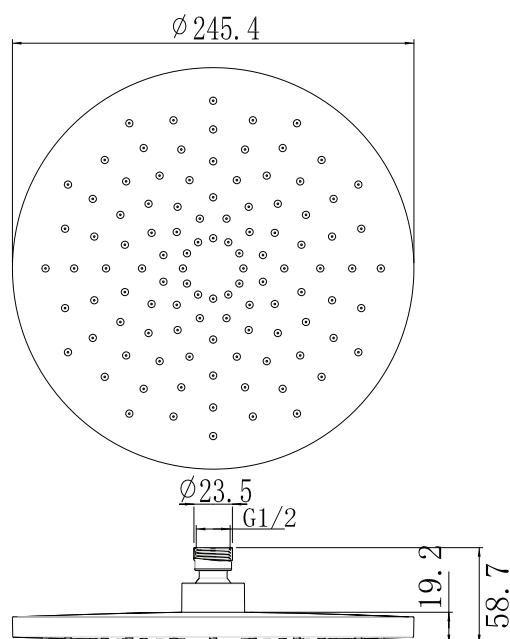

CHROME SHOWER - PRODUCT DATA SHEET

SHOWER COLLECTION - MIELA

MMSRR1 245mm round shower head

Product details

Finish

Chrome

Flow rate @ 3 bar

Unrestricted
17,5L per minute

Material

Electro plated
200 hour chrome

Restricted
6L per minute

Information

- Suitable for balanced supplies.
- Flexible hoses designed to accommodate 1/2" fittings.
- Optional 6L per minute flow rate regulator.
- Easy to clean nozzles.

ENJOY PREMIUM LIVING
WITH **MEISSEN.**

10 YEAR GUARANTEE ON CHROME
5 YEAR GUARANTEE ON COLOURS
VISIT OUR WEBSITE AT WWW.MYMEISSEN.COM