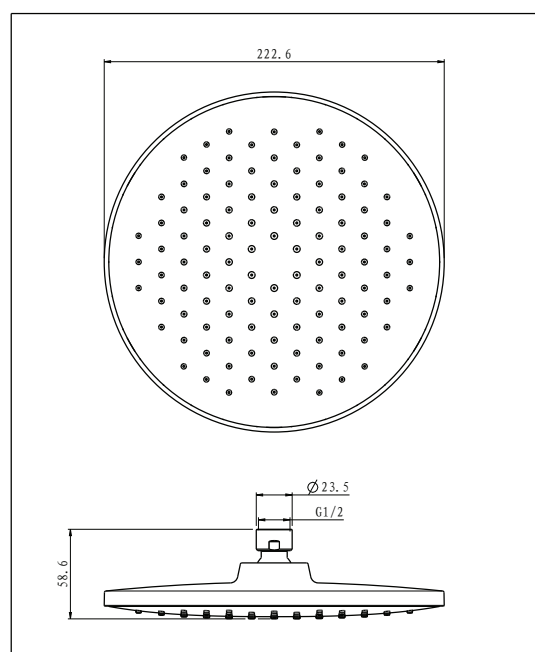

Information

- Suitable for balanced supplies.
- Water supply inlet designed to accommodate 1/2" fittings.
- Optional flow rate restrictor included.
- Easy to clean nozzles.

ENJOY PREMIUM LIVING
WITH **MEISSEN.**