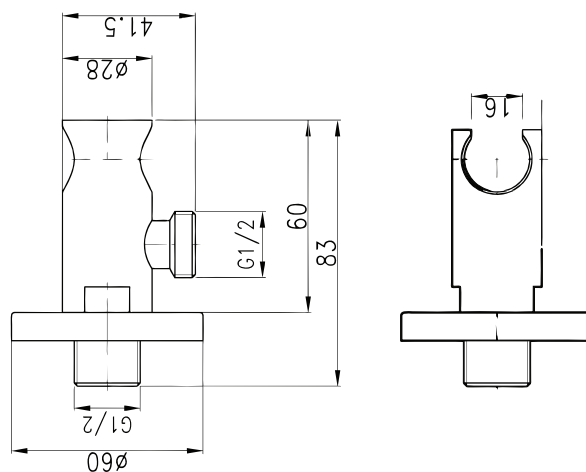

Information

- Designed to accommodate 1/2" fittings.