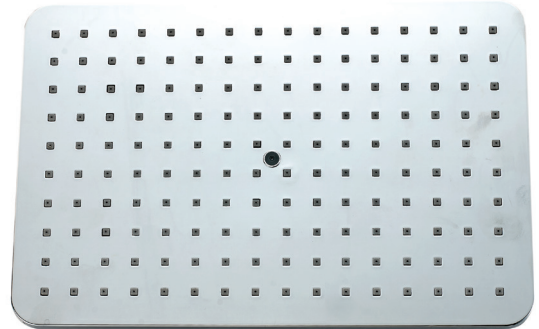

Product details

Finish

Chrome

Material

Electro plated
200 hour chrome

Information

- Suitable for balanced supplies.
- Designed to accommodate 1/2" fittings.
- Optional 6L per minute flow regulator.
- Easy clean nozzles.