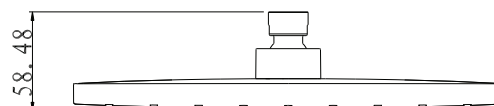

Chrome

Flow rate @ 3 bar

Unrestricted
17,5L per minute

Material

Electro plated
200 hour chrome

Restricted
6L per minute

Information

- Suitable for balanced supplies.
- Flexible hoses designed to accommodate 1/2" fittings.
- Optional 6L per minute flow rate regulator.
- Easy to clean nozzles.