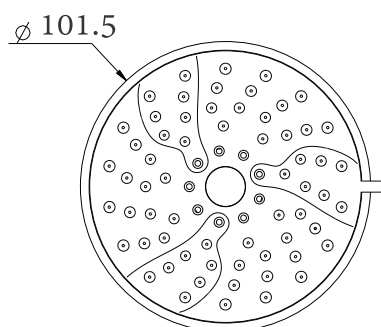

Electro plated
200 hour chrome

Mixed Jet
8L per minute

Mixed Jet
6L per minute

Massage Jet
7,5L per minute

Massage Jet
6L per minut

Information

- Suitable for balanced supplies.
- Water supply inlet designed to accommodate 1/2" fittings.
- Optional flow rate restrictor included.
- Easy to clean nozzles.
- 3 spray patterns.