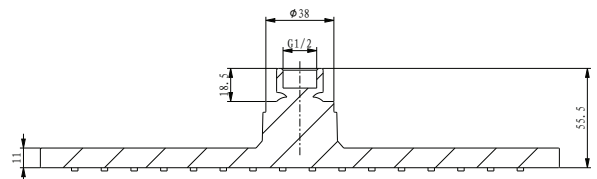

Product details

Finish

Chrome

Material

Electro plated
200 hour chrome

Information

- Suitable for balanced supplies.
- Designed to accommodate 1/2" fittings.
- Optional 6L per minute flow regulator.
- Easy clean nozzles.