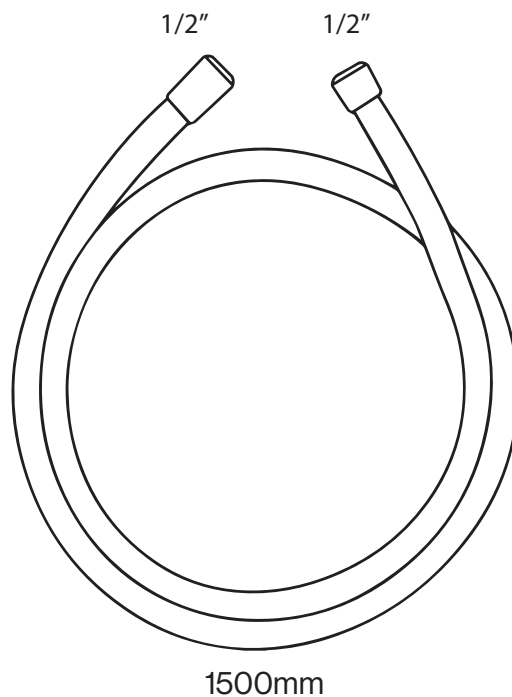

Product details

Finish

Chrome

Material

100% virgin PVC

Information

- Suitable for balanced supplies.
- Designed to accommodate 1/2" fittings.
- Internal high heat rubber lining.
- Built in anti-twist brass inserts.