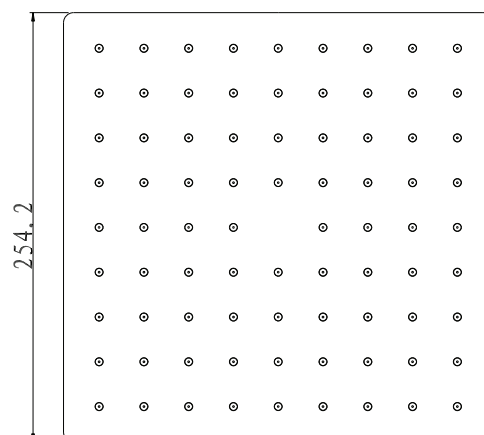

Chrome

Flow rate @ 3 bar

Unrestricted
17,5L per minute

Material

Electro plated
200 hour chrome

Restricted
6L per minute

Information

- Suitable for balanced supplies.
- Flexible hoses designed to accommodate 1/2" fittings.
- Optional 6L per minute flow rate regulator.
- Easy to clean nozzles.