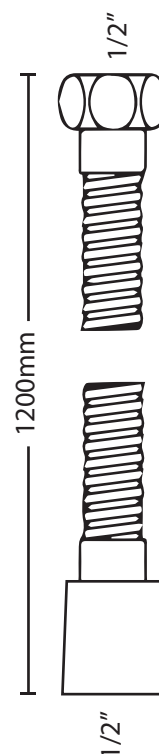

ENJOY PREMIUM LIVING
WITH **MEISSEN.**

10 YEAR GUARANTEE ON CHROME
5 YEAR GUARANTEE ON COLOURS

VISIT OUR WEBSITE AT WWW.MYMEISSEN.COM