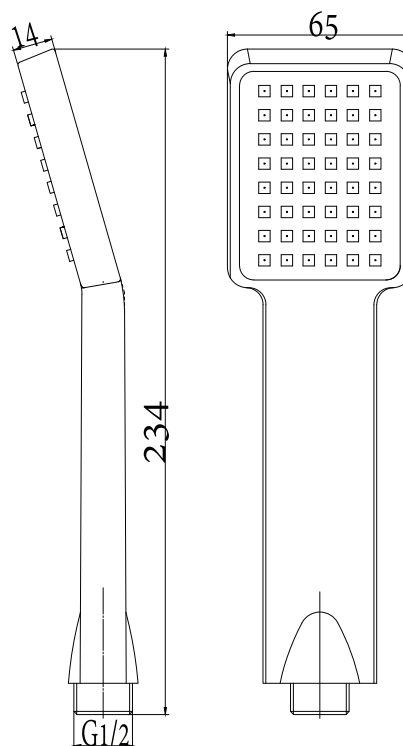

Chrome

Flow rate @ 3 bar

Restricted
6 L / minute

Material

Electro plated
200 hour chrome

Unrestricted
6.7L / minute

Information

- Suitable for balanced supplies.
- Designed to accommodate 1/2" fittings.
- Optional 6L per minute flow regulator.
- Easy clean nozzels.