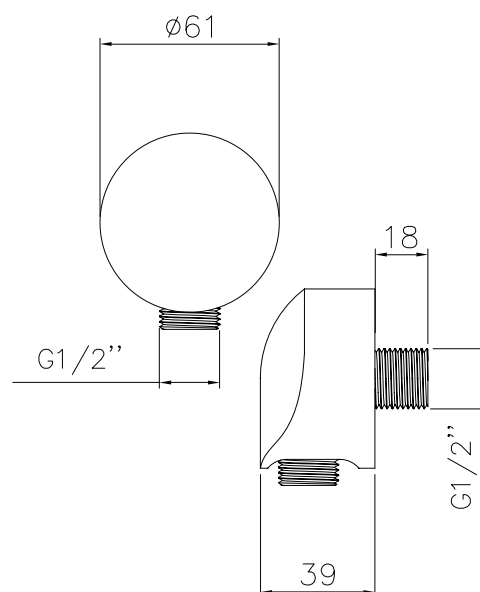

CHROME SHOWER - PRODUCT DATA SHEET

SHOWER COLLECTION - VOS

MVSER Round shower outlet with cover

Product details

Finish

Chrome

Material

Brass
Electro plated
200 hour chrome

Information

- Designed to accommodate 1/2" fittings.

ENJOY PREMIUM LIVING
WITH **MEISSEN.**

10 YEAR GUARANTEE ON CHROME
5 YEAR GUARANTEE ON COLOURS
VISIT OUR WEBSITE AT WWW.MYMEISSEN.COM