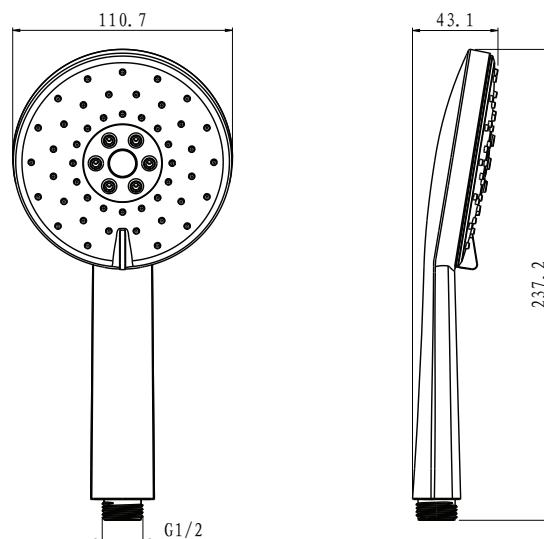

Mixed Jet
18L per minute

Mixed Jet
6L per minute

Spring Jet
10L per minute

Massage Jet
6L per minute

Information

- Suitable for balanced supplies.
- Water supply inlet designed to accommodate 1/2" fittings.
- Optional flow rate restrictor included.
- Easy to clean nozzles.
- 3 spray patterns.