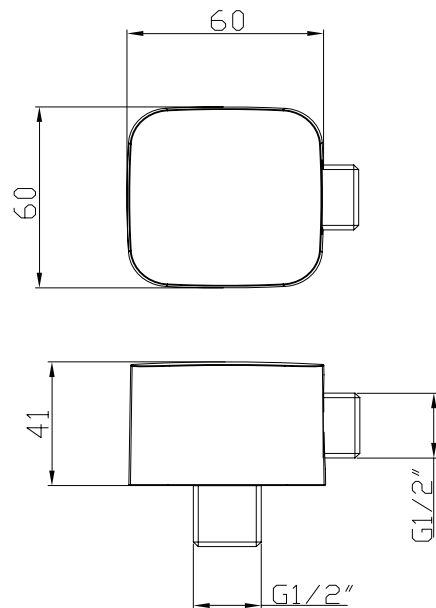

- Designed to accommodate 1/2" fittings.

ENJOY PREMIUM LIVING
WITH **MEISSEN.**

10 YEAR GUARANTEE ON CHROME
5 YEAR GUARANTEE ON COLOURS
VISIT OUR WEBSITE AT WWW.MYMEISSEN.COM

CHROME SHOWER - PRODUCT DATA SHEET