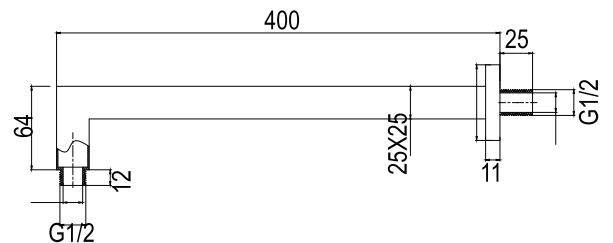

Product details

Finish

Chrome

Material

304 stainless steel
Electro plated
200 hour chrome

Information

- Suitable for balanced supplies.
- Designed to accommodate 1/2" fittings.
- Sliding cover flange.

ENJOY PREMIUM LIVING
WITH **MEISSEN.**