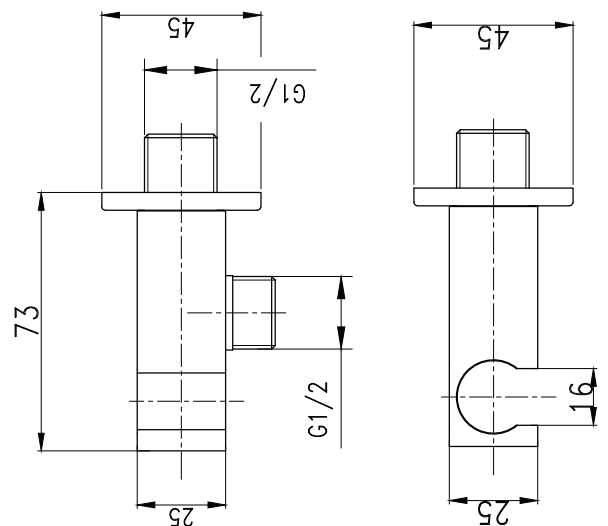

Information

- Designed to accommodate 1/2" fittings.