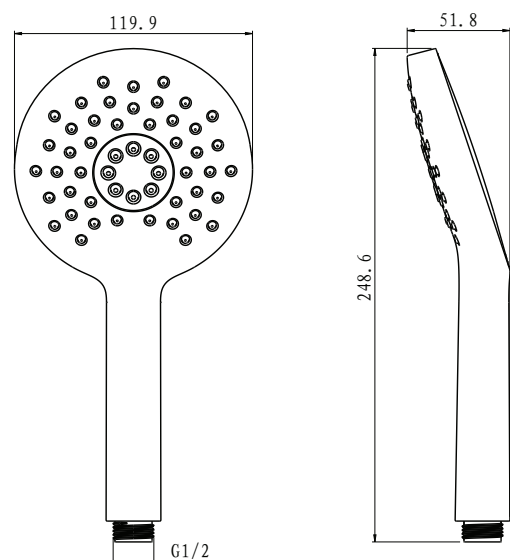

Mixed Jet
14L per minute

Mixed Jet
6L per minute

Spring Jet
11L per minute

Massage Jet
6L per minute

Information

- Suitable for balanced supplies.
- Water supply inlet designed to accommodate 1/2" fittings.
- Optional flow rate restrictor included.
- Easy to clean nozzles.
- 3 spray patterns.