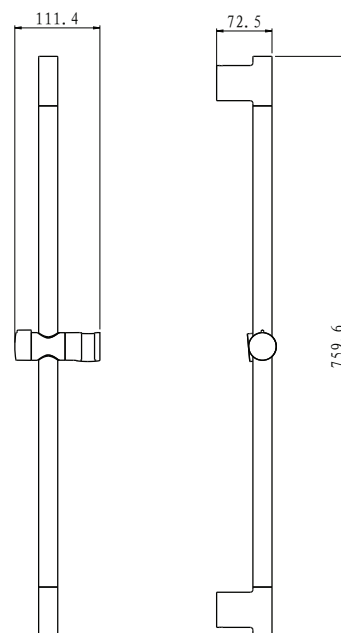

CHROME SHOWER - PRODUCT DATA SHEET

SHOWER COLLECTION - MIELA

MMSR Round shower rail

Product details

Finish

Chrome

Material

304 stainless steel
Electro plated
200 hour chrome

Information

- Height adjustable cradle for hand shower adjustments.
- Best paired with any of the Meissen hand showers & hoses

ENJOY PREMIUM LIVING
WITH **MEISSEN.**

10 YEAR GUARANTEE ON CHROME
5 YEAR GUARANTEE ON COLOURS
VISIT OUR WEBSITE AT **WWW.MYMEISSEN.COM**