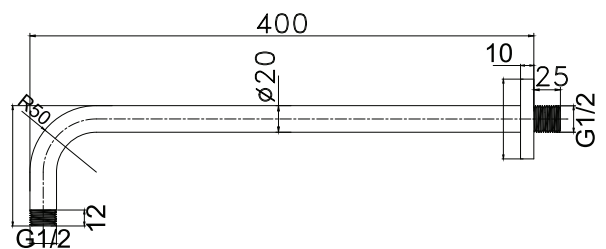

MVSAR400 400mm round shower arm

Product details

Finish

Chrome

Material

304 stainless steel
Electro plated 200 hour chrome

Information

- Suitable for balanced supplies.
- Designed to accommodate 1/2" fittings.
- Sliding cover flange.