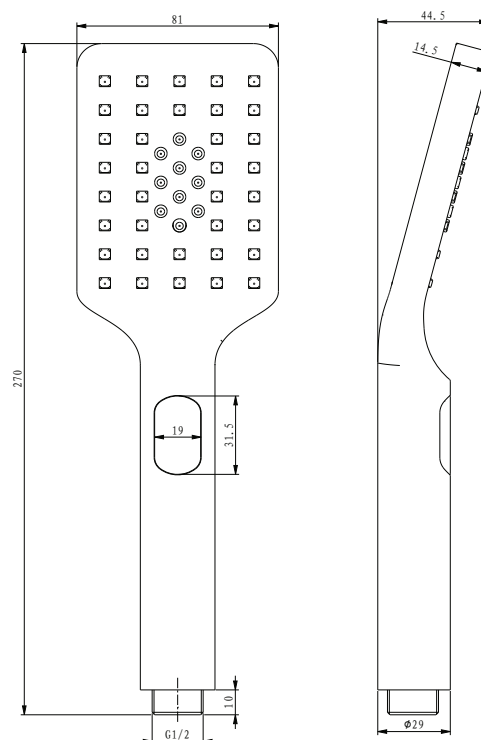

CHROME SHOWER - PRODUCT DATA SHEET

SHOWER COLLECTION - MIELA

MMHSV3BR 3 function hand shower

Product details

Finish

Chrome

Material

Electro plated
200 hour chrome

Information

- Suitable for balanced supplies.
- Designed to accommodate 1/2" fittings.
- Easy clean nozzles.
- 3 spray patterns

ENJOY PREMIUM LIVING
WITH **MEISSEN.**

15 YEAR GUARANTEE ON CHROME
5 YEAR GUARANTEE ON COLOURS
VISIT OUR WEBSITE AT WWW.MYMEISSEN.COM