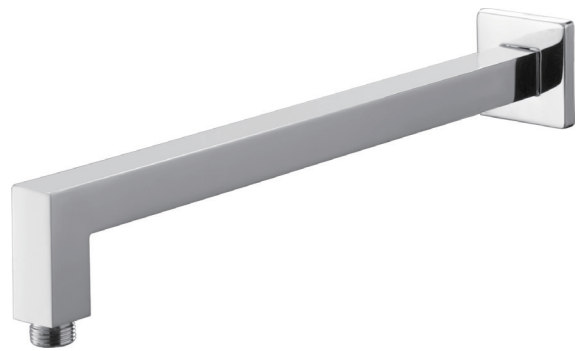

Product details

Finish

Chrome

Material

304 stainless steel
Electro plated
200 hour chrome

Information

- Suitable for balanced supplies.
- Designed to accommodate 1/2" fittings.
- Sliding cover flange.

ENJOY PREMIUM LIVING
WITH **MEISSEN.**

Chrome

Material

304 stainless steel
Electro plated
200 hour chrome

Information

- Suitable for balanced supplies.
- Designed to accommodate 1/2" fittings.
- Sliding cover flange.

ENJOY PREMIUM LIVING
WITH **MEISSEN.**