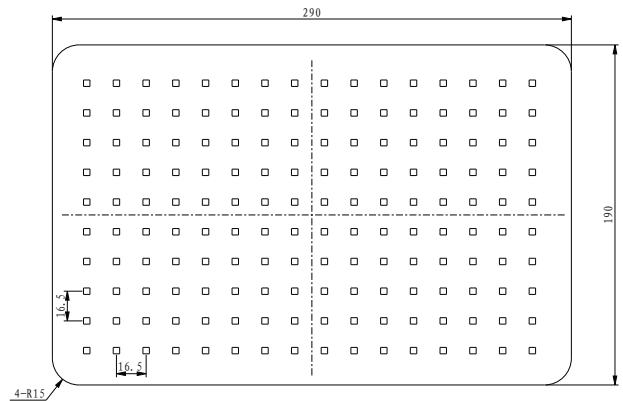

Product details

Finish

Chrome

Material

Electro plated
200 hour chrome

Information

- Suitable for balanced supplies.
- Designed to accommodate 1/2" fittings.
- Optional 6L per minute flow regulator.
- Easy clean nozzles.