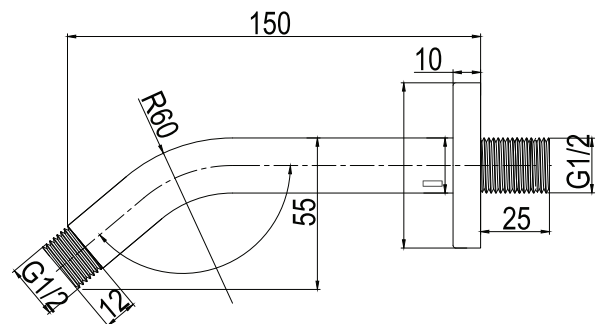

Chrome

Material

304 stainless steel
Electro plated
200 hour chrome

Information

- Suitable for balanced supplies.
- Designed to accommodate 1/2" fittings.
- Sliding cover flange.

ENJOY PREMIUM LIVING
WITH **MEISSEN.**