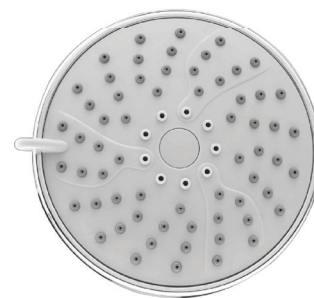

Product details

Finish

Chrome

Material

Electro plated
200 hour chrome

Information

- Suitable for balanced supplies.
- Designed to accommodate 1/2" fittings.
- Optional 6L per minute flow regulator.
- Easy clean nozzles.

Information

- Suitable for balanced supplies.
- Water supply inlet designed to accommodate 1/2" fittings.
- Optional flow rate restrictor included.
- Easy to clean nozzles.

ENJOY PREMIUM LIVING
WITH **MEISSEN.**

Finish

Chrome

Flow rate @ 3 bar

Unrestricted

Rain Jet
10,5L per minute

Restricted

Rain Jet
6L per minute

Material

Electro plated
200 hour chrome

Mixed Jet
8L per minute

Mixed Jet
6L per minute

Massage Jet
7,5L per minute

Massage Jet
6L per minut

Information

- Suitable for balanced supplies.
- Water supply inlet designed to accommodate 1/2" fittings.
- Optional flow rate restrictor included.
- Easy to clean nozzles.
- 3 spray patterns.