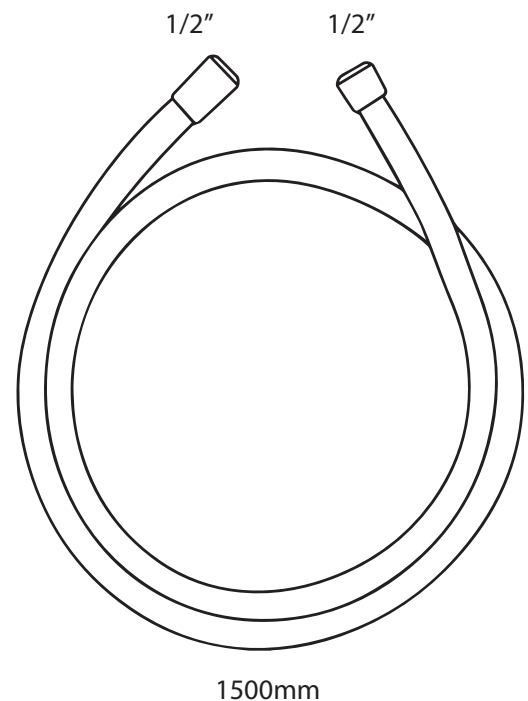

GRAPHITE - PRODUCT DATA SHEET

SHOWER COLLECTION - MIELA

MMGH1.2 1.5m smooth satin shower hose

Product details

Finish

Graphite

Information

- Suitable for balanced supplies.
- Designed to accommodate 1/2" fittings.
- Internal high heat rubber lining.
- Built in anti-twist brass inserts.