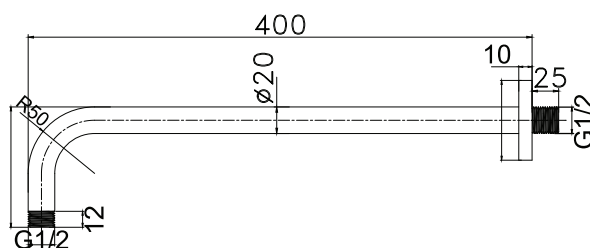

Information

- Suitable for balanced supplies.
- Designed to accommodate 1/2" fittings.
- Sliding cover flange.