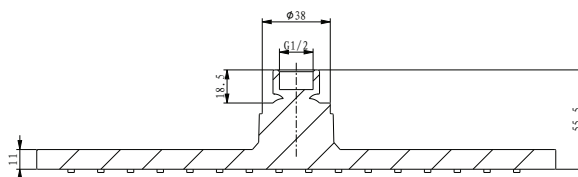

Product details

Finish

Graphite

Material

PVD

Information

- Suitable for balanced supplies.
- Designed to accommodate 1/2" fittings.
- Easy clean nozzles.

ENJOY PREMIUM LIVING
WITH **MEISSEN.**