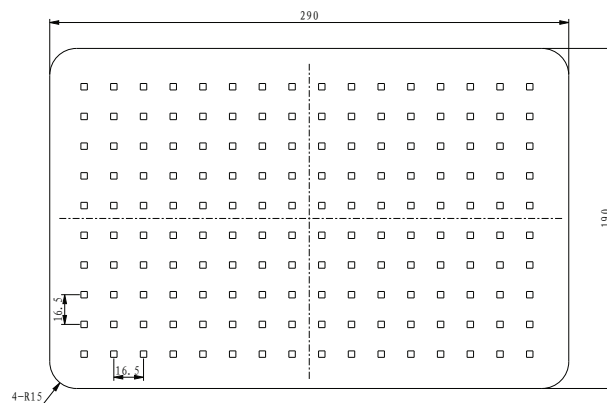

Product details

Finish

Graphite

Material

PVD

Information

- Suitable for balanced supplies.
- Designed to accommodate 1/2" fittings.
- Easy clean nozzles.

ENJOY PREMIUM LIVING
WITH **MEISSEN.**