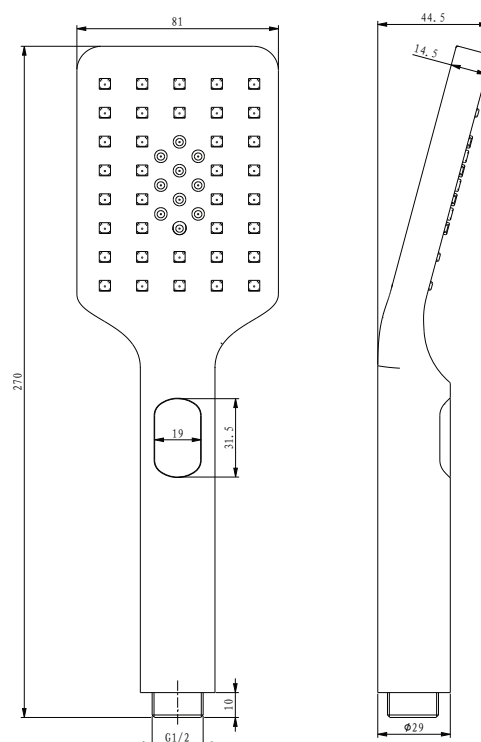

GRAPHITE - PRODUCT DATA SHEET

SHOWER COLLECTION - MIELA

MMHSV3G 3 function hand shower

Product details

Finish

Graphite

Material

PVD

Information

- Suitable for balanced supplies.
- Designed to accommodate 1/2" fittings.
- Easy clean nozzles.
- 3 spray patterns.

ENJOY PREMIUM LIVING
WITH **MEISSEN.**

15 YEAR GUARANTEE ON CHROME
5 YEAR GUARANTEE ON COLOURS
VISIT OUR WEBSITE AT WWW.MYMEISSEN.COM