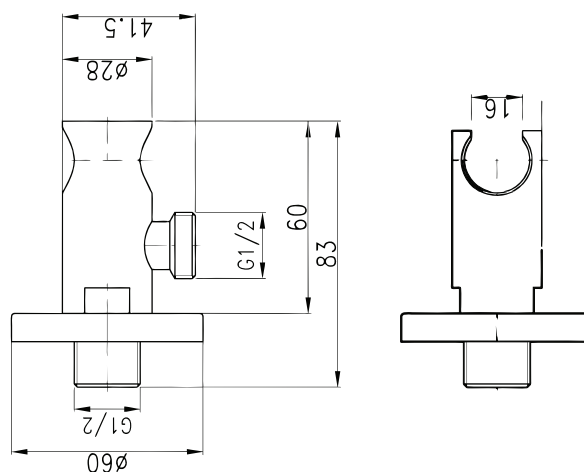

GRAPHITE - PRODUCT DATA SHEET

SHOWER COLLECTION - MIELA

MMGH1.2 1.5m smooth satin shower hose

Product details

Finish

Graphite

Information

- Suitable for balanced supplies.
- Designed to accommodate 1/2" fittings.
- Internal high heat rubber lining.
- Built in anti-twist brass inserts.

Material

PVD
DZR brass

Information

- Designed to accommodate 1/2" fittings.

ENJOY PREMIUM LIVING
WITH **MEISSEN.**

15 YEAR GUARANTEE ON CHROME
5 YEAR GUARANTEE ON COLOURS
VISIT OUR WEBSITE AT WWW.MYMEISSEN.COM