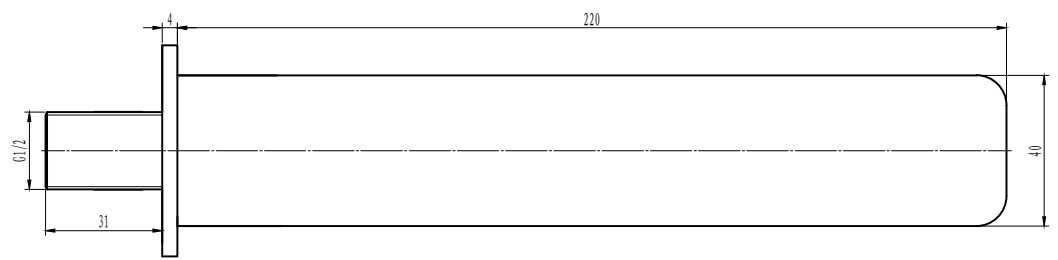

Single Bath Spout Square

Product Details

- FLOWRATE -15.4L/ minute @ 3bar
- MATERIAL - Brass

Information

- Aeromax™ Aerator
- G1/2" Fitting

Chrome		Chrome Plated	SB220SQ
Brushed Stainless Steel		PVD	SB220SQBSS
Satin Brass		PVD	SB220SQSB
Graphite		PVD	SB220SQG
Double Black		Powder Coated	SB220SQDB