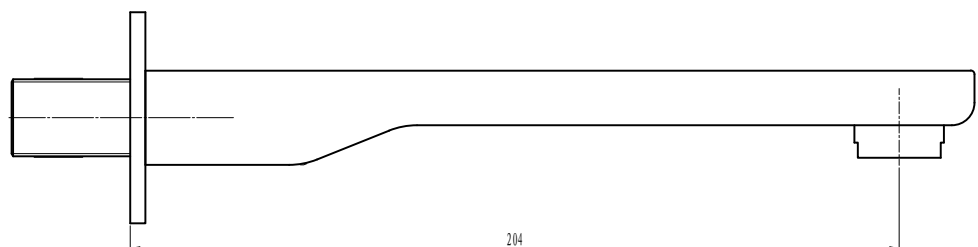

Single Bath Spout Square

Product Details

- FLOWRATE -15.4L/ minute @ 3bar
- MATERIAL - Brass

Information

- Aeromax™ Aerator
- G1/2" Fitting

Chrome		Chrome Plated	SB220SQ
Brushed Stainless Steel		PVD	SB220SQBSS
Satin Brass		PVD	SB220SQSB
Graphite		PVD	SB220SQG
Double Black		Powder Coated	SB220SQDB