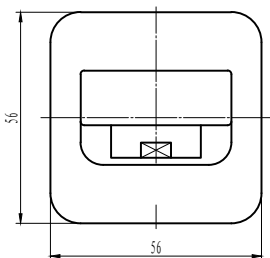

Single Bath Spout Square

Product Details

- FLOWRATE -15.4L/ minute @ 3bar
- MATERIAL - Brass

Information

- Aeromax™ Aerator
- G1/2" Fitting

Chrome		Chrome Plated	SB220SQ
Brushed Stainless Steel		PVD	SB220SQBSS
Satin Brass		PVD	SB220SQSB
Graphite		PVD	SB220SQG
Double Black		Powder Coated	SB220SQDB