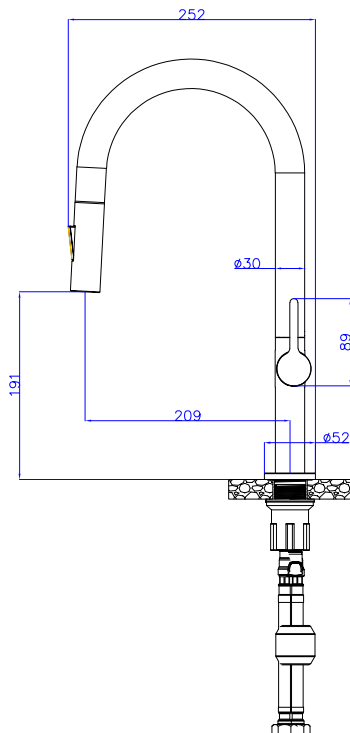

Information

- Suitable for balanced supplies
- Flexible hoses designed to accommodate 1/2" fittings.
- 600mm Braided hoses
- Easy clean AeroMax™ Aerator
- 30mm HydroSense™ Cartridge
- Easy Tubular Fixation set
- 360° Swivel Spout
- Pull Out Spout

Brushed Stainless Steel		Stainless Steel	SL301AUC-BSS
Satin Brass		PVD	SL301AUC-SB
Graphite		PVD	SL301AUC-G
Double Black		Powder Coated	SL301AUC-DB
Obsidian		PVD	SL301AUC-OB