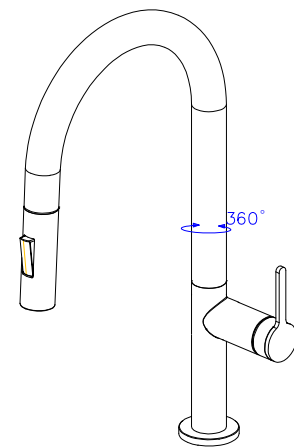

Information

- Suitable for balanced supplies
- Flexible hoses designed to accommodate 1/2" fittings.
- 600mm Braided hoses
- Easy clean AeroMax™ Aerator
- 30mm HydroSense™ Cartridge
- Easy Tubular Fixation set
- 360° Swivel Spout
- Pull Out Spout

Brushed Stainless Steel		Stainless Steel	SL301AUC-BSS
Satin Brass		PVD	SL301AUC-SB
Graphite		PVD	SL301AUC-G
Double Black		Powder Coated	SL301AUC-DB
Obsidian		PVD	SL301AUC-OB