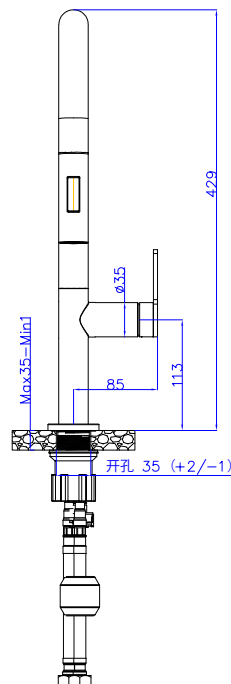

Information

- Suitable for balanced supplies
- Flexible hoses designed to accommodate 1/2" fittings.
- 600mm Braided hoses
- Easy clean AeroMax™ Aerator
- 30mm HydroSense™ Cartridge
- Easy Tubular Fixation set
- 360° Swivel Spout
- Pull Out Spout

Brushed Stainless Steel		Stainless Steel	SL301AUC-BSS
Satin Brass		PVD	SL301AUC-SB
Graphite		PVD	SL301AUC-G
Double Black		Powder Coated	SL301AUC-DB
Obsidian		PVD	SL301AUC-OB