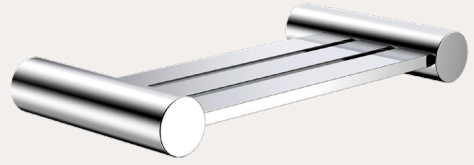

VELINA ACCESSORIES

Soap Basket

Product Details

- 304 Stainless steel

Information

- 304 Stainless steel screws
- Sturdy fixing bracket

Chrome		Chrome Plated	MBASHP
Brushed Stainless Steel		Stainless Steel	MBASHPBSS
Satin Brass		PVD	MBASHPSB
Graphite		PVD	MBASHPG
Double Black		Powder Coated	MBASHPDB