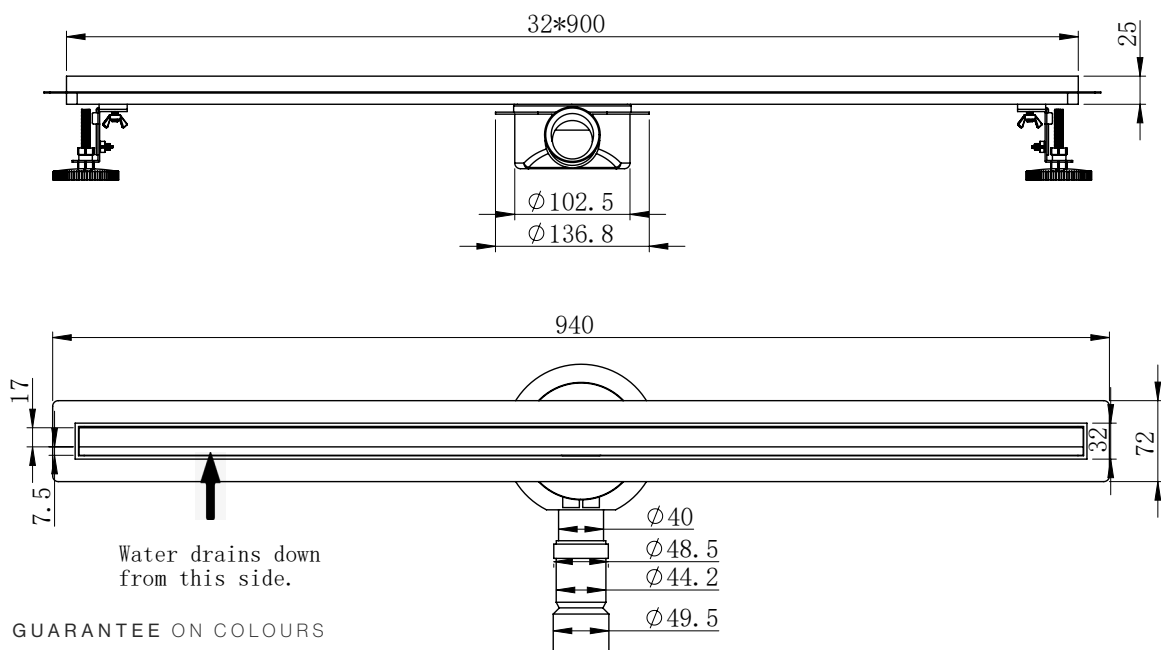

SHOWER COLLECTION

Meissen 900mm Shower Channel

Product Details

- 304 Stainless Steel.
- 22L/ Minute at 20mm head of water without strainer.
- 14L/ Minute at 20mm head of water with strainer.

Information

- 5 Year Guarantee on finish.
- Reversible grid.
- Secondary waterless odour trap with hair catcher.
- 360° outlet & PVC adapter.
- Adjustable Stabilizing Legs.

Brushed Stainless Steel		Stainless Steel	MBSC900SS
Satin Brass		PVD	MBSC900SB
Graphite		PVD	MBSC900G
Double Black		Powder Coated	MBSC900DB

5 YEAR GUARANTEE ON COLOURS