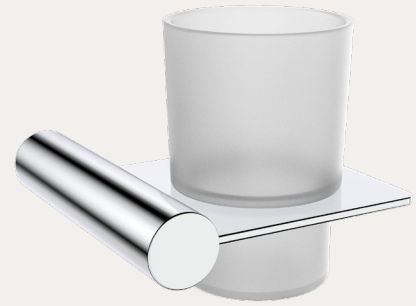

VELINA ACCESSORIES
Tumbler Holder

Product Details

- 304 Stainless steel
- Frosted glass cup

Information

- 304 Stainless steel screws
- Sturdy fixing bracket

Chrome		Chrome Plated	MBATHP
Brushed Stainless Steel		Stainless Steel	MBATHPBSS
Satin Brass		PVD	MBATHPSB
Graphite		PVD	MBATHPG
Double Black		Powder Coated	MBATHPDB