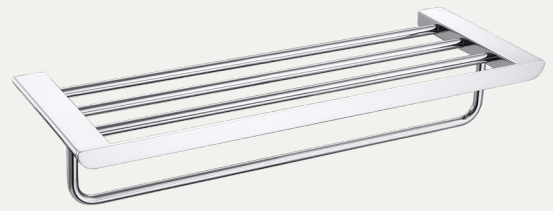

AVILO ACCESSORIES
Towel Rail & Shelf

Product Details

- 304 Stainless steel

Information

- 304 Stainless steel screws
- Sturdy fixing bracket

Chrome		Chrome Plated	MBATOWRSH
Brushed Stainless Steel		Stainless Steel	MBATOWRSHSS
Satin Brass		PVD	MBATOWRSHBR
Graphite		PVD	MBATOWRSHG
Double Black		Powder Coated	MBATOWRSHB