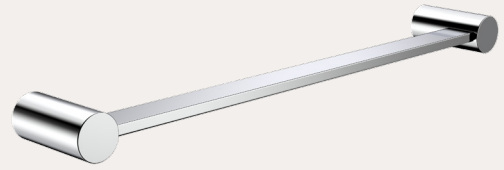

VELINA ACCESSORIES
Hand Towel Rail

Product Details

- 304 Stainless steel

Information

- 304 Stainless steel screws
- Sturdy fixing bracket

Chrome		Chrome Plated	MBASTRP
Brushed Stainless Steel		Stainless Steel	MBASTRPBSS
Satin Brass		PVD	MBASTRPSB
Graphite		PVD	MBASTRPG
Double Black		Powder Coated	MBASTRPDB