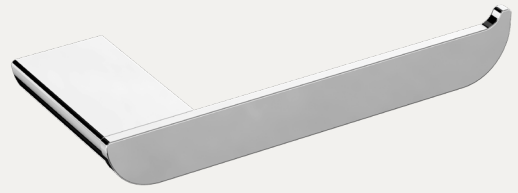

AVILO ACCESSORIES  
Toilet Paper Holder

Product Details

- 304 Stainless steel

*Information*

- 304 Stainless steel screws
- Sturdy fixing bracket

Chrome		Chrome Plated	MBAPAPH
Brushed Stainless Steel		Stainless Steel	MBAPAPHSS
Satin Brass		PVD	MBAPAPHBR
Graphite		PVD	MBAPAPHG
Double Black		Powder Coated	MBAPAPHB