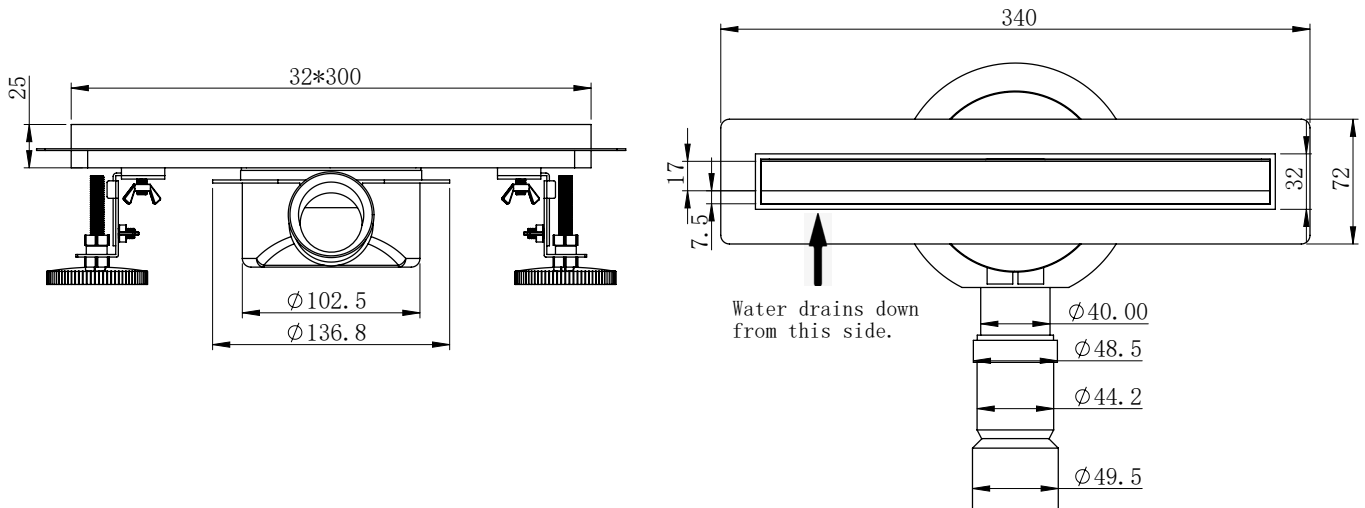

SHOWER COLLECTION  
Meissen 300mm Shower Channel

Product Details

- 304 Stainless Steel.
- 22L/ Minute at 20mm head of water without strainer.
- 14L/ Minute at 20mm head of water with strainer.

Information

- 5 Year Guarantee on finish.
- Reversible grid.
- Secondary waterless odour trap with hair catcher.
- 360° outlet & PVC adapter.
- Adjustable Stabilizing Legs.

|                         |   |                 |           |
|-------------------------|---|-----------------|-----------|
| Brushed Stainless Steel |    | Stainless Steel | MBSC300SS |
| Satin Brass             |   | PVD             | MBSC300SB |
| Graphite                |  | PVD             | MBSC300G  |
| Double Black            |  | Powder Coated   | MBSC300DB |