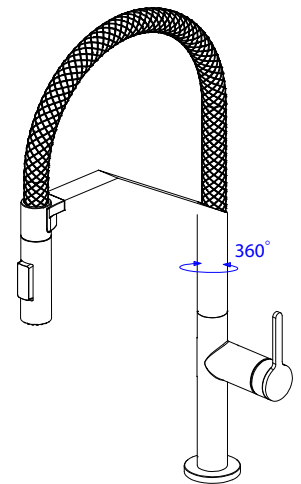

Information

- Suitable for balanced supplies
- Flexible hoses designed to accommodate 1/2" fittings.
- 450mm Braided hoses
- Easy clean AeroMax™ Aerator
- 30mm HydroSense™ Cartridge
- Easy Tubular Fixation set
- 360° Swivel Spout
- Magnetic Flexible Spout

Brushed Stainless Steel		Stainless Steel	SL301AUS-BSS
Satin Brass		PVD	SL301AUS-SB
Graphite		PVD	SL301AUS-G
Double Black		Powder Coated	SL301AUS-DB
Obsidian		PVD	SL301AUS-OB