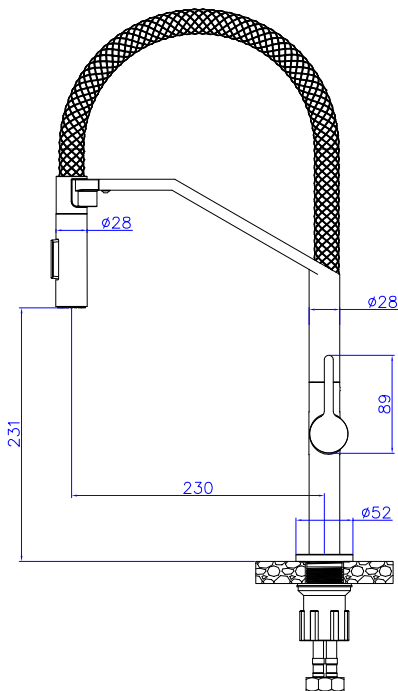

AURUM COLLECTION  
Aurum Studio Designer Sink Mixer

Product Details

- 12 L / Minute flow rate at 3 bar pressure
- 304 Stainless Steel

Information

- Suitable for balanced supplies
- Flexible hoses designed to accommodate 1/2" fittings.
- 450mm Braided hoses
- Easy clean AeroMax™ Aerator
- 30mm HydroSense™ Cartridge
- Easy Tubular Fixation set
- 360° Swivel Spout
- Magnetic Flexible Spout

Brushed Stainless Steel		Stainless Steel	SL301AUS-BSS
Satin Brass		PVD	SL301AUS-SB
Graphite		PVD	SL301AUS-G
Double Black		Powder Coated	SL301AUS-DB
Obsidian		PVD	SL301AUS-OB

10 YEAR GUARANTEE ON CHROME  
5 YEAR GUARANTEE ON COLOURS