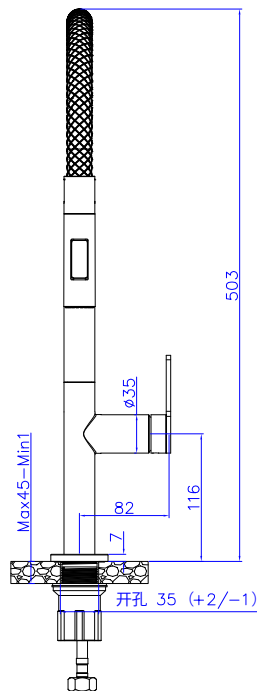

AURUM COLLECTION  
Aurum Studio Designer Sink Mixer

Product Details

- 12 L / Minute flow rate at 3 bar pressure
- 304 Stainless Steel

Information

- Suitable for balanced supplies
- Flexible hoses designed to accommodate 1/2" fittings.
- 450mm Braided hoses
- Easy clean AeroMax™ Aerator
- 30mm HydroSense™ Cartridge
- Easy Tubular Fixation set
- 360° Swivel Spout
- Magnetic Flexible Spout

Brushed Stainless Steel		Stainless Steel	SL301AUS-BSS
Satin Brass		PVD	SL301AUS-SB
Graphite		PVD	SL301AUS-G
Double Black		Powder Coated	SL301AUS-DB
Obsidian		PVD	SL301AUS-OB

10 YEAR GUARANTEE ON CHROME  
5 YEAR GUARANTEE ON COLOURS