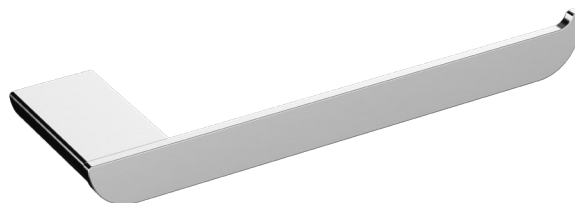

BRUSHED STAINLESS STEEL ACCESSORIES - PRODUCT DATA SHEET

BATHROOM COLLECTION - AVILO

MBAPAPHSS Toilet paper holder

Product details

Finish

Brushed 304
Stainless Steel

Material

Composite
Stainless Steel

BATHROOM COLLECTION - AVILO

MATOWHSS Towel holder

Product details

Finish

Brushed 304
Stainless Steel

Material

Composite
Stainless Steel

Information