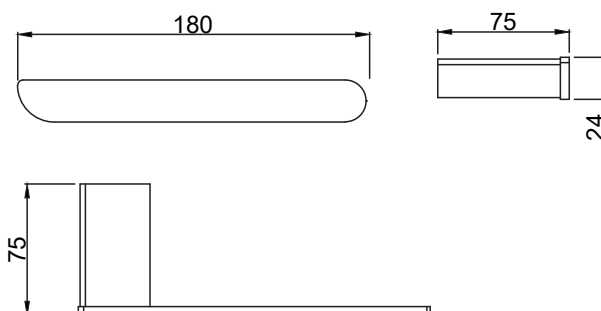

Information

- 304 Stainless steel screws
- Sturdy fixing bracket

ENJOY PREMIUM LIVING
WITH **MEISSEN.**

10 YEAR GUARANTEE ON CHROME
5 YEAR GUARANTEE ON COLOURS
VISIT OUR WEBSITE AT WWW.MYMEISSEN.COM