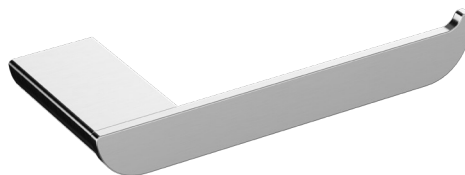

BRUSHED STAINLESS STEEL ACCESSORIES - PRODUCT DATA SHEET

BATHROOM COLLECTION - AVILO

MBAPAPHSS Toilet paper holder

Product details

Finish

Brushed 304
Stainless Steel

Material

Composite
Stainless Steel