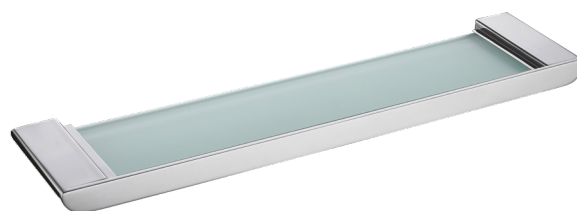

BATHROOM COLLECTION - AVILO

MBASSSOADSS Glass soap dish

Product details

Finish

Brushed 304
Stainless Steel

Material

Composite
Stainless Steel

Information

BRUSHED STAINLESS STEEL ACCESSORIES - PRODUCT DATA SHEET

BATHROOM COLLECTION - AVILO

MBAPAPHSS Toilet paper holder

Product details

Finish

Brushed 304
Stainless Steel

Material

Composite
Stainless Steel

BATHROOM COLLECTION - AVILO

MBAGSHELFSS Glass shelf

Product details

Finish

Brushed 304
Stainless Steel

Material

Composite
Stainless Steel

Information

- 304 Stainless steel screws
- Sturdy fixing bracket
- Frosted glass shelf

ENJOY PREMIUM LIVING
WITH **MEISSEN.**

10 YEAR GUARANTEE ON CHROME
5 YEAR GUARANTEE ON COLOURS
VISIT OUR WEBSITE AT WWW.MYMEISSEN.COM