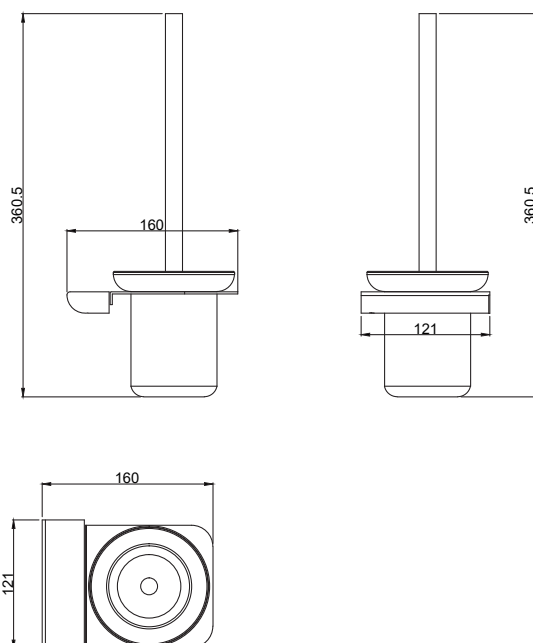

BRUSHED STAINLESS STEEL ACCESSORIES - PRODUCT DATA SHEET

BATHROOM COLLECTION - AVILO

MBATOIBSS Toilet brush holder

Product details

Finish

Brushed 304
Stainless Steel

Material

Composite
Stainless Steel

Information

- 304 Stainless steel screws
- Sturdy fixing bracket
- Frosted glass bowl

ENJOY PREMIUM LIVING
WITH **MEISSEN.**

10 YEAR GUARANTEE ON CHROME
5 YEAR GUARANTEE ON COLOURS
VISIT OUR WEBSITE AT **WWW.MYMEISSEN.COM**