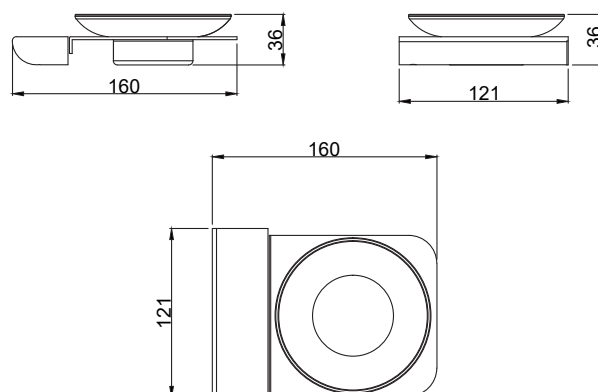

Information

- 304 Stainless steel screws
- Sturdy fixing bracket
- Frosted glass bowl