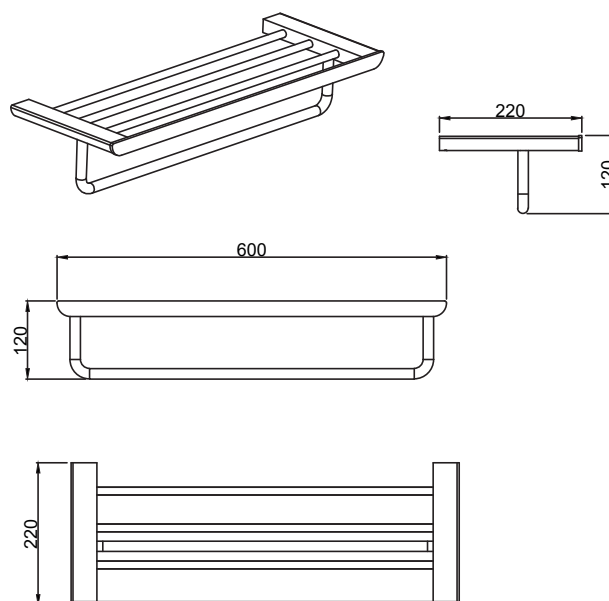

Information

- 304 Stainless steel screws
- Sturdy fixing bracket

ENJOY PREMIUM LIVING
WITH **MEISSEN.**

10 YEAR GUARANTEE ON CHROME
5 YEAR GUARANTEE ON COLOURS
VISIT OUR WEBSITE AT WWW.MYMEISSEN.COM