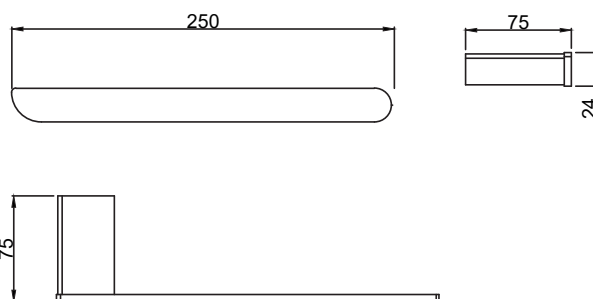

ENJOY PREMIUM LIVING
WITH **MEISSEN.**

10 YEAR GUARANTEE ON CHROME
5 YEAR GUARANTEE ON COLOURS
VISIT OUR WEBSITE AT WWW.MYMEISSEN.COM