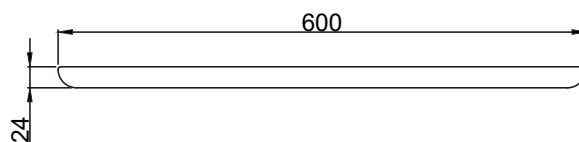

BRUSHED STAINLESS STEEL ACCESSORIES - PRODUCT DATA SHEET

BATHROOM COLLECTION - AVILO

MBATOWSRSS Single towel rail

Product details

Finish

Brushed 304
Stainless Steel

Material

Composite
Stainless Steel

Information

- 304 Stainless steel screws
- Sturdy fixing bracket
- 600mm Long single rail

ENJOY PREMIUM LIVING
WITH **MEISSEN.**

10 YEAR GUARANTEE ON CHROME
5 YEAR GUARANTEE ON COLOURS

VISIT OUR WEBSITE AT WWW.MYMEISSEN.COM