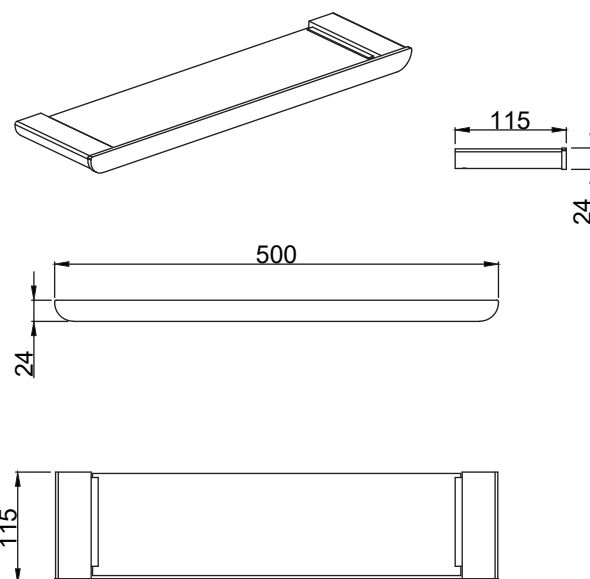

Information

- 304 Stainless steel screws
- Sturdy fixing bracket
- Frosted glass shelf

ENJOY PREMIUM LIVING
WITH **MEISSEN.**

10 YEAR GUARANTEE ON CHROME
5 YEAR GUARANTEE ON COLOURS
VISIT OUR WEBSITE AT WWW.MYMEISSEN.COM