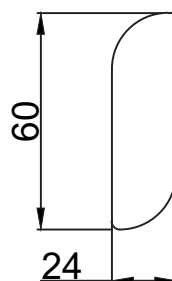

ENJOY PREMIUM LIVING
WITH **MEISSEN.**

10 YEAR GUARANTEE ON CHROME
5 YEAR GUARANTEE ON COLOURS

VISIT OUR WEBSITE AT WWW.MYMEISSEN.COM