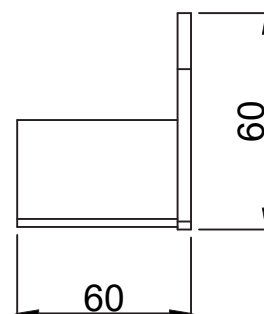

ENJOY PREMIUM LIVING
WITH **MEISSEN.**

10 YEAR GUARANTEE ON CHROME
5 YEAR GUARANTEE ON COLOURS

VISIT OUR WEBSITE AT WWW.MYMEISSEN.COM