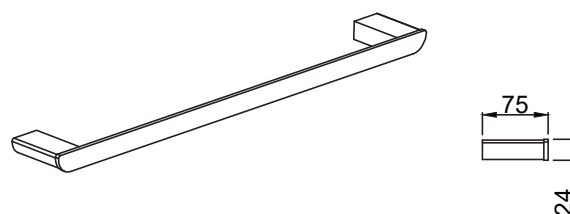

BRUSHED STAINLESS STEEL ACCESSORIES - PRODUCT DATA SHEET

BATHROOM COLLECTION - AVILO

MBATOWSRSS Single towel rail

Product details

Finish

Brushed 304
Stainless Steel

Material

Composite
Stainless Steel

Information

- 304 Stainless steel screws
- Sturdy fixing bracket
- 600mm Long single rail

ENJOY PREMIUM LIVING
WITH **MEISSEN.**

10 YEAR GUARANTEE ON CHROME
5 YEAR GUARANTEE ON COLOURS

VISIT OUR WEBSITE AT WWW.MYMEISSEN.COM