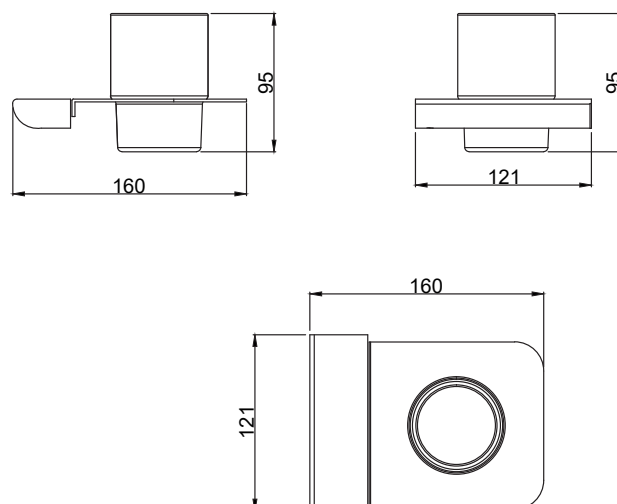

Information

- 304 Stainless steel screws
- Sturdy fixing bracket
- Frosted glass tumbler

ENJOY PREMIUM LIVING
WITH **MEISSEN.**

10 YEAR GUARANTEE ON CHROME
5 YEAR GUARANTEE ON COLOURS
VISIT OUR WEBSITE AT WWW.MYMEISSEN.COM