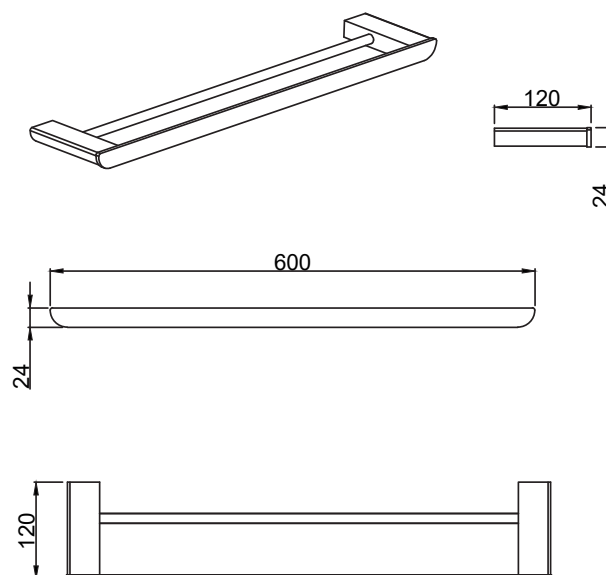

BRUSHED STAINLESS STEEL ACCESSORIES - PRODUCT DATA SHEET

BATHROOM COLLECTION - AVILO

MBATOWDRSS Double towel rail

Product details

Finish

Brushed 304
Stainless Steel

Material

Composite
Stainless Steel

Information

- 304 Stainless steel screws
- Sturdy fixing bracket
- 600mm Long double rail

ENJOY PREMIUM LIVING
WITH **MEISSEN.**

10 YEAR GUARANTEE ON CHROME
5 YEAR GUARANTEE ON COLOURS
VISIT OUR WEBSITE AT WWW.MYMEISSEN.COM