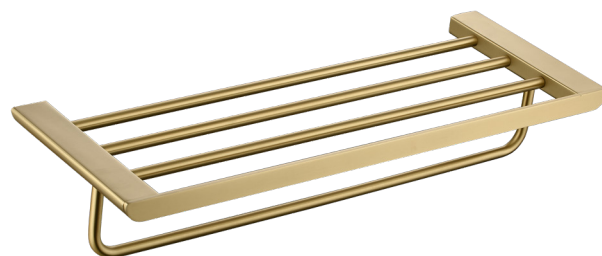

MBATOWRSHBR Towel rail and shelf

Product details

Finish

Satin Brass

Material

Stainless Steel
PVD

Information

- 304 Stainless steel screws
- Sturdy fixing bracket

MBATOWSRBR Single towel rail

Product details

Finish

Satin Brass

Material

Stainless Steel
PVD

Information

- 304 Stainless steel screws
- Sturdy fixing bracket
- 600mm Long single rail