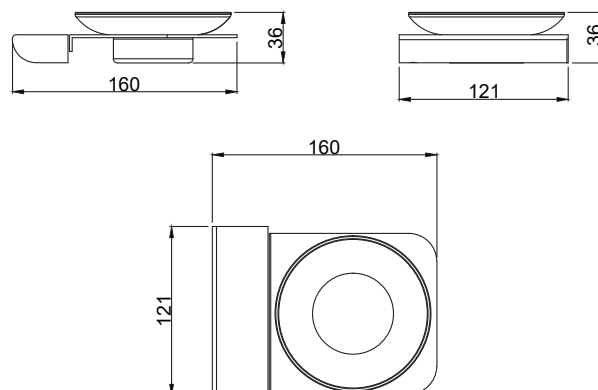

MBABRSOADBR Glass soap dish

Product details

Finish

Satin Brass

Material

Stainless Steel
PVD

Information

- 304 Stainless steel screws
- Sturdy fixing bracket
- Frosted glass bowl