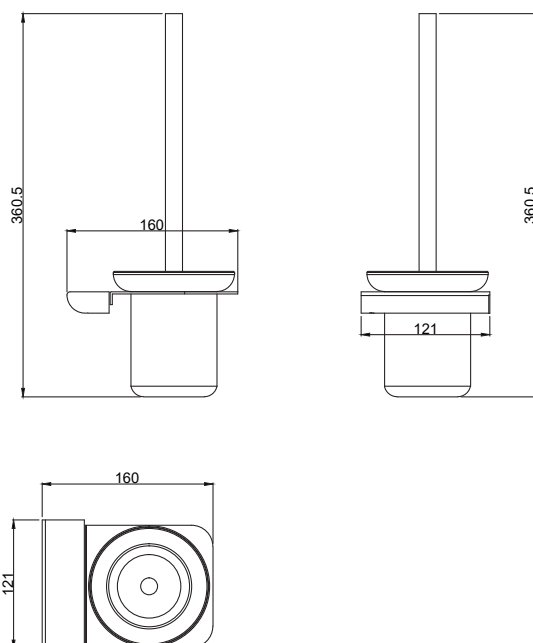

MBATOWSRBR Single towel rail

Product details

Finish

Satin Brass

Material

Stainless Steel
PVD

Information

- 304 Stainless steel screws
- Sturdy fixing bracket
- 600mm Long single rail

MBATOWSDRBR Double towel rail

Product details

Finish

Satin Brass

Material

Stainless Steel
PVD

Information

- 304 Stainless steel screws
- Sturdy fixing bracket
- 600mm Long double rail

MBATOIBBR Toilet brush holder

Product details

Finish

Satin Brass

Material

Stainless Steel
PVD

Information

- 304 Stainless steel screws
- Sturdy fixing bracket
- Frosted glass bowl