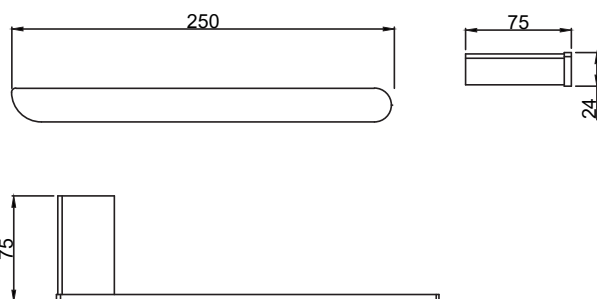

MBATOWHBR Towel holder

Product details

Finish

Satin Brass

Material

Stainless Steel
PVD

Information

- 304 Stainless steel screws
- Sturdy fixing bracket