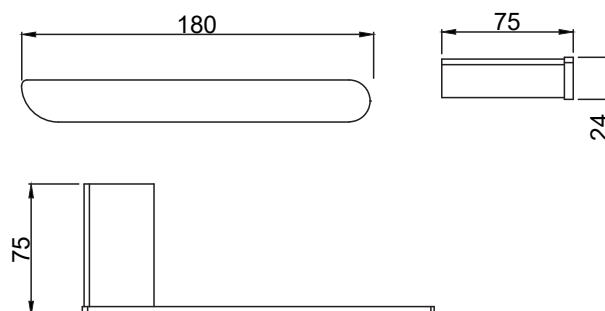

MBAPAPHBR Toilet paper holder

Product details

Finish

Satin Brass

Material

Stainless Steel
PVD

Information

- 304 Stainless steel screws
- Sturdy fixing bracket