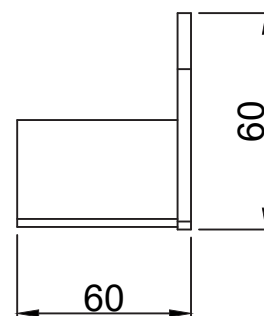

MBAROBHBR Robe hook

Product details

Finish

Satin Brass

Material

Stainless Steel
PVD

Information

- 304 Stainless steel screws
- Sturdy fixing bracket