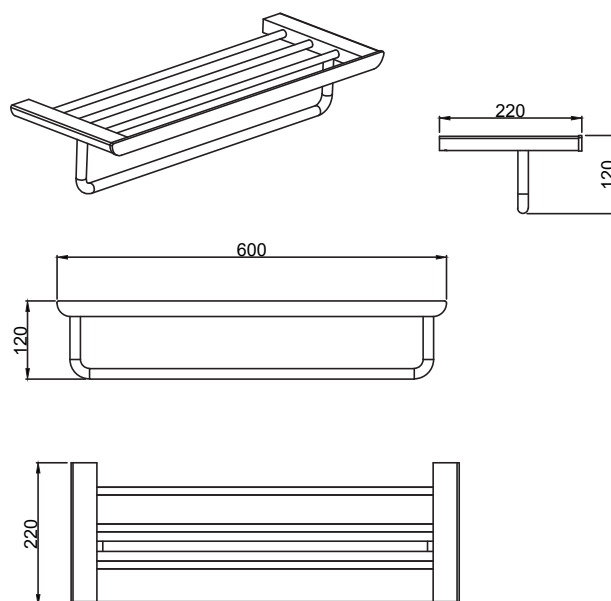

MBATOWRSHBR Towel rail and shelf

Product details

Finish

Satin Brass

Material

Stainless Steel
PVD

Information

- 304 Stainless steel screws
- Sturdy fixing bracket