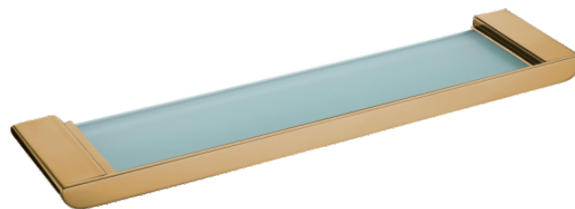

MBAGSHELFBR Glass shelf

Product details

Finish

Satin Brass

Material

Stainless Steel
PVD

Information

- 304 Stainless steel screws
- Sturdy fixing bracket
- Frosted glass shelf