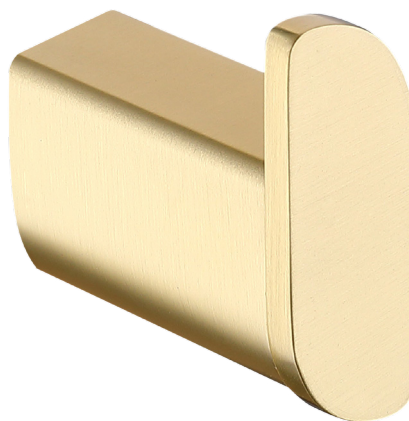

MBAROBHBR Robe hook

Product details

Finish

Satin Brass

Material

Stainless Steel
PVD

Information

- 304 Stainless steel screws
- Sturdy fixing bracket

MBABRSOADBR Glass soap dish

Product details

Finish

Satin Brass

Material

Stainless Steel
PVD

Information

- 304 Stainless steel screws
- Sturdy fixing bracket
- Frosted glass bowl

MBATUMHBR Glass tumbler holder

Product details

Finish

Satin Brass

Material

Stainless Steel
PVD

Information

- 304 Stainless steel screws
- Sturdy fixing bracket
- Frosted glass tumbler

MBATOWSDRBR Double towel rail

Product details

Finish

Satin Brass

Material

Stainless Steel
PVD

Information

- 304 Stainless steel screws
- Sturdy fixing bracket
- 600mm Long double rail