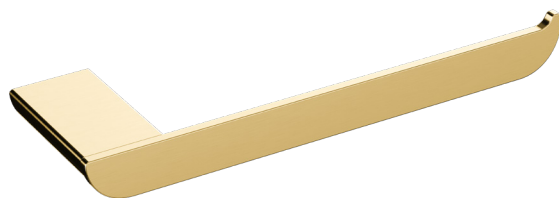

MBAPAPHBR Toilet paper holder

Product details

Finish

Satin Brass

Material

Stainless Steel
PVD

Information

- 304 Stainless steel screws
- Sturdy fixing bracket

MBATOWHBR Towel holder

Product details

Finish

Satin Brass

Material

Stainless Steel
PVD

Information

- 304 Stainless steel screws
- Sturdy fixing bracket