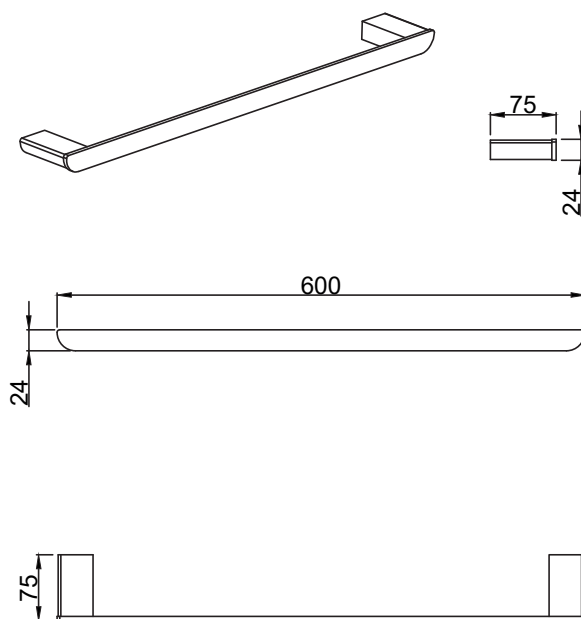

MBATOWSRBR Single towel rail

Product details

Finish

Satin Brass

Material

Stainless Steel
PVD

Information

- 304 Stainless steel screws
- Sturdy fixing bracket
- 600mm Long single rail

MBATOWSDRBR Double towel rail

Product details

Finish

Satin Brass

Material

Stainless Steel
PVD

Information

- 304 Stainless steel screws
- Sturdy fixing bracket
- 600mm Long double rail