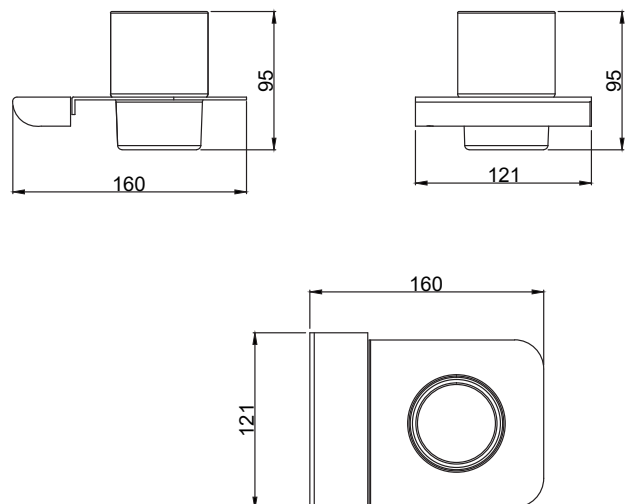

MBATUMHBR Glass tumbler holder

Product details

Finish

Satin Brass

Material

Stainless Steel
PVD

Information

- 304 Stainless steel screws
- Sturdy fixing bracket
- Frosted glass tumbler