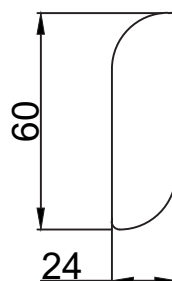

MBAROBHBR Robe hook

Product details

Finish

Satin Brass

Material

Stainless Steel
PVD

Information

- 304 Stainless steel screws
- Sturdy fixing bracket