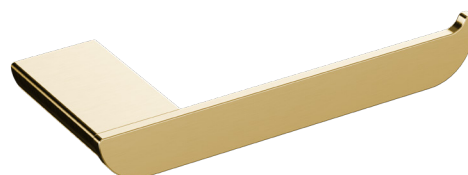

MBAPAPHBR Toilet paper holder

Product details

Finish

Satin Brass

Material

Stainless Steel
PVD

Information

- 304 Stainless steel screws
- Sturdy fixing bracket