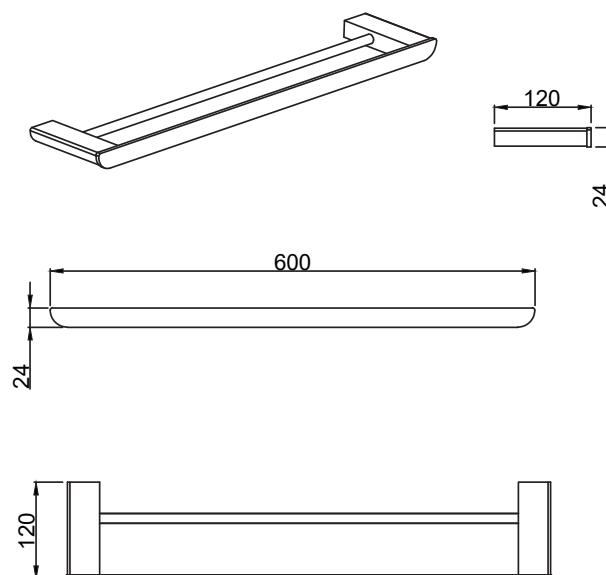

MBATOWSRBR Single towel rail

Product details

Finish

Satin Brass

Material

Stainless Steel
PVD

Information

- 304 Stainless steel screws
- Sturdy fixing bracket
- 600mm Long single rail

MBATOWSDRBR Double towel rail

Product details

Finish

Satin Brass

Material

Stainless Steel
PVD

Information

- 304 Stainless steel screws
- Sturdy fixing bracket
- 600mm Long double rail