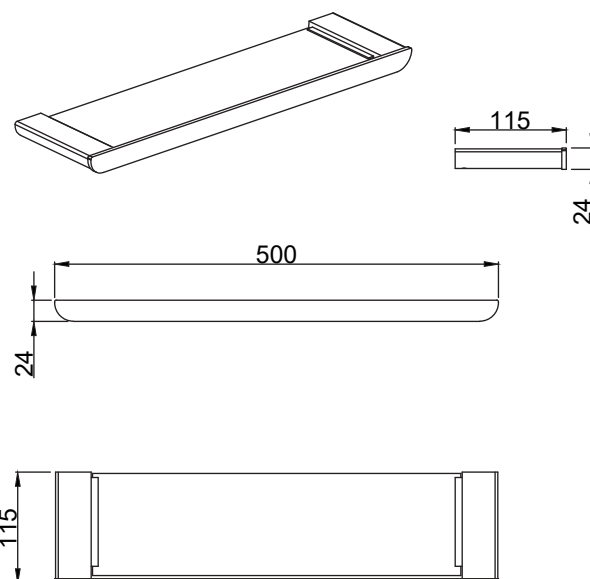

MBAGSHELFBR Glass shelf

Product details

Finish

Satin Brass

Material

Stainless Steel
PVD

Information

- 304 Stainless steel screws
- Sturdy fixing bracket
- Frosted glass shelf