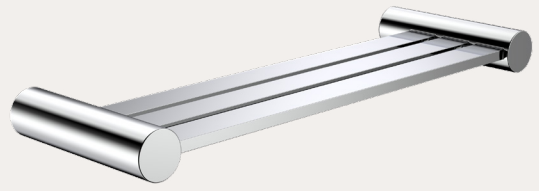

VELINA ACCESSORIES
Shower Shelf

Product Details

- 304 Stainless steel

Information

- 304 Stainless steel screws
- Sturdy fixing bracket

Chrome		Chrome Plated	MBASSP
Brushed Stainless Steel		Stainless Steel	MBASSPBSS
Satin Brass		PVD	MBASSPSB
Graphite		PVD	MBASSPG
Double Black		Powder Coated	MBASSPDB