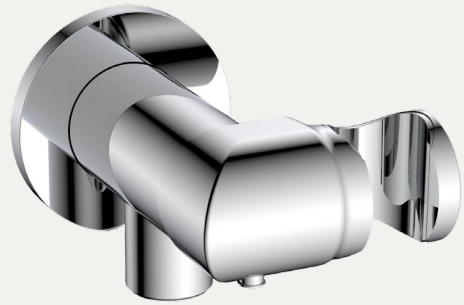

ACCESSORIES COLLECTION

Meila Shataff Cradle

Product Details

- MATERIAL - 304 Stainless Steel

Information

- Cradle with Manual Shut off

Chrome		Chrome Plated	MMSHCR
Brushed Stainless Steel		Stainless Steel	MMSHCRBSS
Satin Brass		PVD	MMSHCRSB
Graphite		PVD	MMSHCRG
Double Black		Powder Coated	MMSHCRDB