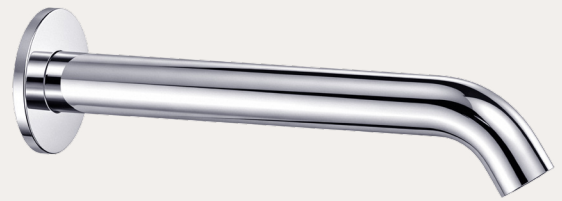

Single Bath Spout Round

Product Details

- FLOWRATE - 16.2L/ minute @ 3bar
- MATERIAL - Stainless Steel

Information

- Aeromax™ Aerator
- G1/2" Fitting

Chrome		Chrome Plated	SB220RD
Brushed Stainless Steel		Stainless Steel	SB220RDBSS
Satin Brass		PVD	SB220RDSB
Graphite		PVD	SB220RDG
Double Black		Powder Coated	SB220RDDB