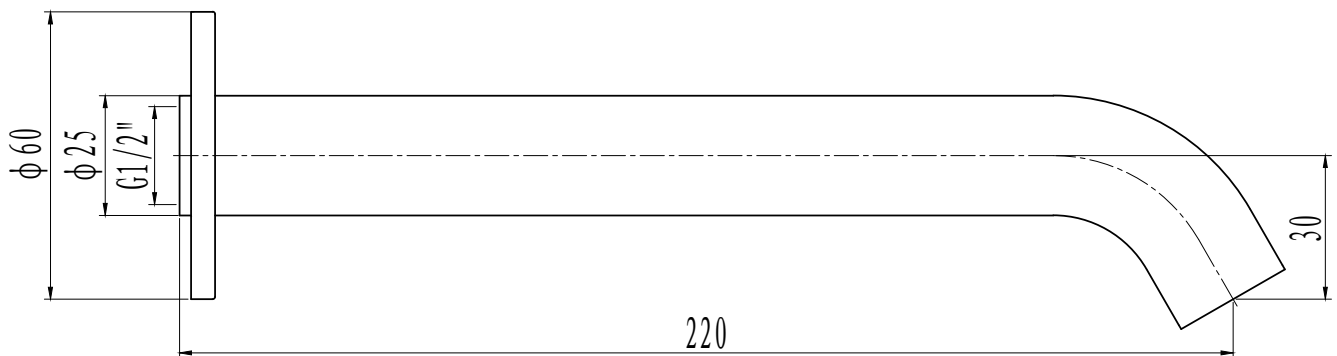

Single Bath Spout Round

Product Details

- FLOWRATE - 16.2L/ minute @ 3bar
- MATERIAL - Stainless Steel

Information

- Aeromax™ Aerator
- G1/2" Fitting

Chrome		Chrome Plated	SB220RD
Brushed Stainless Steel		Stainless Steel	SB220RDBSS
Satin Brass		PVD	SB220RDSB
Graphite		PVD	SB220RDG
Double Black		Powder Coated	SB220RDDB