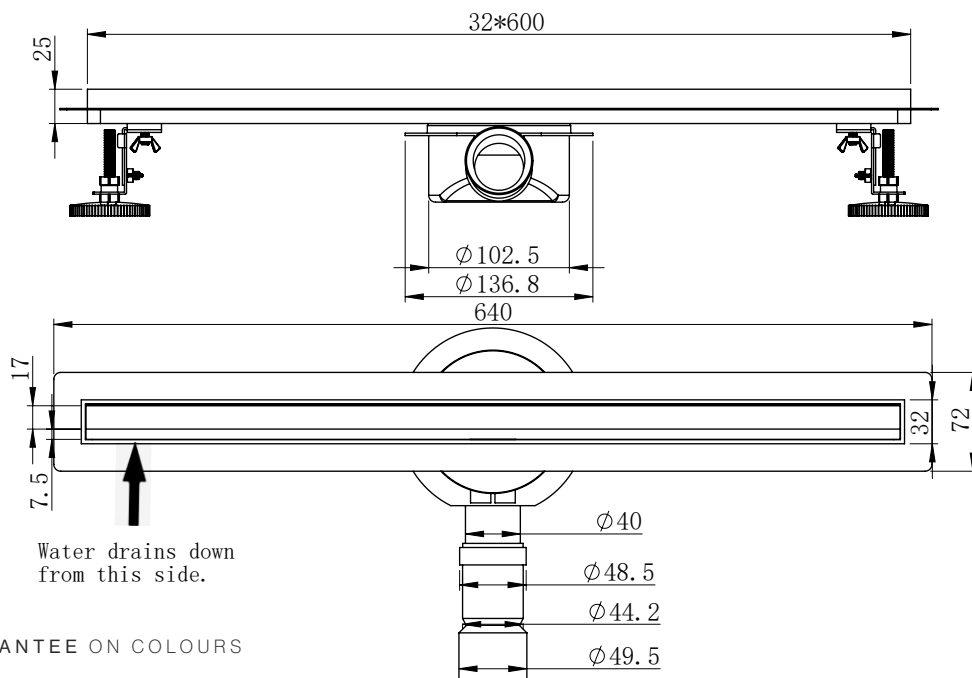

SHOWER COLLECTION
Meissen 600mm Shower Channel

Product Details

- 304 Stainless Steel.
- 22L/ Minute at 20mm head of water without strainer.
- 14L/ Minute at 20mm head of water with strainer.

Information

- 5 Year Guarantee on finish.
- Reversible grid.
- Secondary waterless odour trap with hair catcher.
- 360° outlet & PVC adapter.
- Adjustable Stabilizing Legs.

Brushed Stainless Steel		Stainless Steel	MBSC600SS
Satin Brass		PVD	MBSC600SB
Graphite		PVD	MBSC600G
Double Black		Powder Coated	MBSC600DB

5 YEAR GUARANTEE ON COLOURS