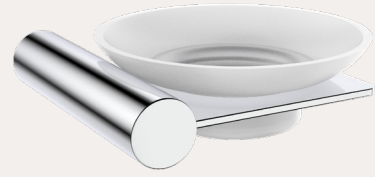

VELINA ACCESSORIES

Soap Dish

Product Details

- 304 Stainless steel
- Frosted glass bowl

*Information*

- 304 Stainless steel screws
- Sturdy fixing bracket

Chrome		Chrome Plated	MBASDP
Brushed Stainless Steel		Stainless Steel	MBASDPBSS
Satin Brass		PVD	MBASDP SB
Graphite		PVD	MBASDP G
Double Black		Powder Coated	MBASDP DB