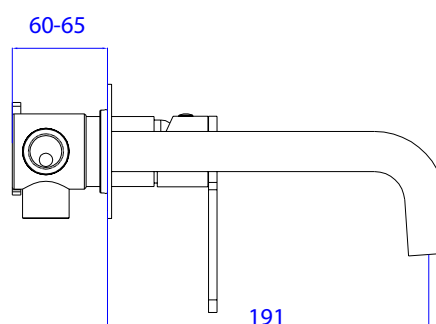

- Suitable for balanced supplies.
- Flexible hoses designed to accommodate 1/2" fittings.
- Fitted with a 6L per minute flow regulator.
- Easy clean NEOPERL aerator.
- 35mm Cartridge.
- Tubular Fixation kit.
- 450mm braided hoses.
- Stainless Steel.
- EPDM o-ring.