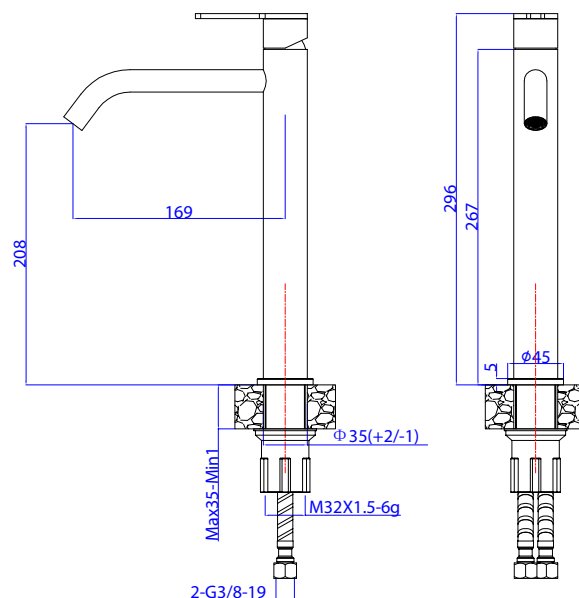

Product details

Finish **Flow rate @ 3 bar**

Graphite 6L / minute

Material

PVD
Stainless Steel

Information

- Suitable for balanced supplies.
- Flexible hoses designed to accommodate 1/2" fittings.
- Fitted with a 6L per minute flow regulator.
- Easy clean NEOPERL aerator.
- 25mm Cartridge.
- Tubular Fixation kit.
- 450mm braided hoses.
- Stainless Steel.
- EPDM o-ring.

Product details

Finish **Flow rate @ 3 bar**

Graphite 6 L / minute

Material

PVD
Stainless Steel

Information

- Suitable for balanced supplies.
- Flexible hoses designed to accommodate 1/2" fittings.
- Fitted with a 6L per minute flow regulator.
- Easy clean NEOPERL aerator.
- 25mm Cartridge.
- Tubular Fixation kit.
- 450mm braided hoses.
- Stainless Steel.
- EPDM o-ring.

Product details

Finish **Flow rate @ 3 bar**

Graphite 10L / minute

Material

PVD
Stainless Steel

Information

- Suitable for balanced supplies.
- Flexible hoses designed to accommodate 1/2" fittings.
- Easy clean NEOPERL aerator.
- 35mm Cartridge.
- Tubular Fixation kit.
- 450mm braided hoses.
- Stainless Steel.
- EPDM o-ring.