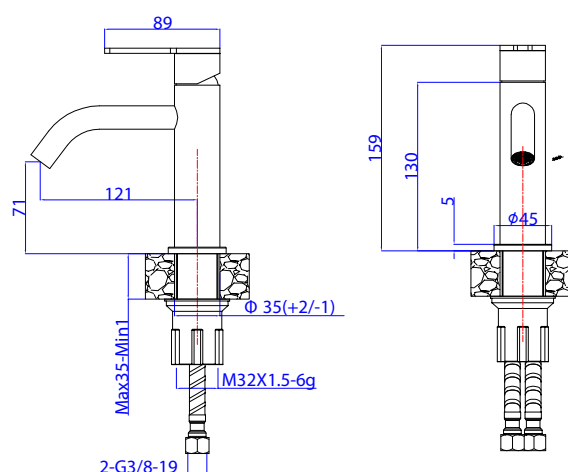

Product details

Finish **Flow rate @ 3 bar**

Graphite 6L / minute

Material

PVD
Stainless Steel

Information

- Suitable for balanced supplies.
- Flexible hoses designed to accommodate 1/2" fittings.
- Fitted with a 6L per minute flow regulator.
- Easy clean NEOPERL aerator.
- 25mm Cartridge.
- Tubular Fixation kit.
- 450mm braided hoses.
- Stainless Steel.
- EPDM o-ring.

Product details

Finish **Flow rate @ 3 bar**

Graphite 6 L / minute

Material

PVD
Stainless Steel

Information

- Suitable for balanced supplies.
- Flexible hoses designed to accommodate 1/2" fittings.
- Fitted with a 6L per minute flow regulator.
- Easy clean NEOPERL aerator.
- 25mm Cartridge.
- Tubular Fixation kit.
- 450mm braided hoses.
- Stainless Steel.
- EPDM o-ring.

Product details

Finish **Flow rate @ 3 bar**

Graphite 10L / minute

Material

PVD
Stainless Steel

Information

- Suitable for balanced supplies.
- Flexible hoses designed to accommodate 1/2" fittings.
- Easy clean NEOPERL aerator.
- 35mm Cartridge.
- Tubular Fixation kit.
- 450mm braided hoses.
- Stainless Steel.
- EPDM o-ring.