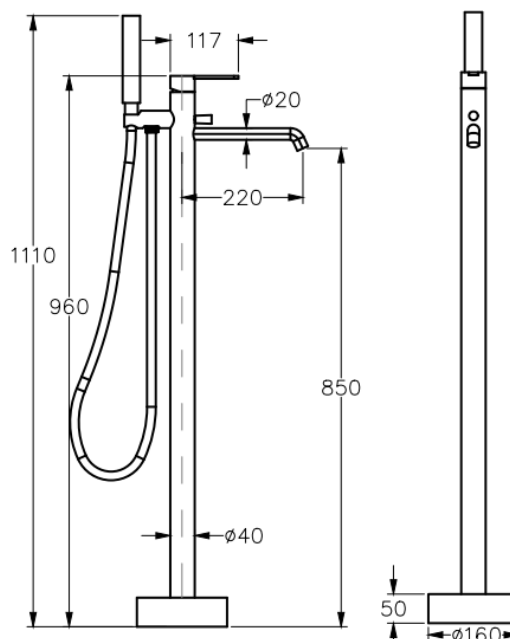

- Suitable for balanced supplies.
- 35mm Cartridge.
- 2 x 1/2" MI inlets & 2 x MI outlets (4 way ports)
- Includes nut to blank off selected port.
- Stainless Steel.
- EPDM o-ring.

ENJOY PREMIUM LIVING
WITH **MEISSEN.**

Finish

Graphite

Flow rate @ 3 bar

14.67L / minute
10.8L / minute Hand Shower

Material

PVD
Stainless Steel

Information

- Suitable for balanced supplies.
- Inlets are designed to accommodate 1/2" fittings.
- 2 x G1/2" FI inlets & 1 x G1/2" FI outlet.
- Includes a 1.5m long hose & hand shower.
- Easy clean NEOPERL aerator.
- 35mm CITEC cartridge.
- Stainless Steel.
- EPDM o-ring.