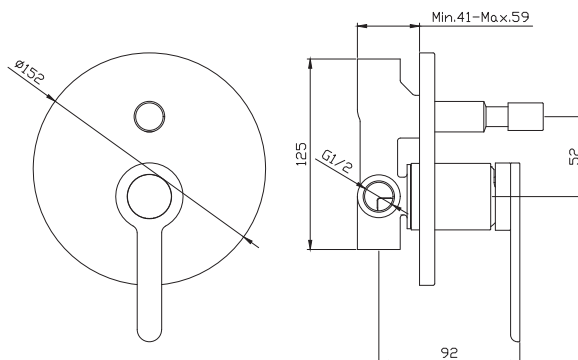

- Suitable for balanced supplies.
- 35mm Cartridge.
- 2 x 1/2" MI inlets & 2 x MI outlets (4 way ports)
- Includes nut to blank off selected port.
- Stainless Steel.
- EPDM o-ring.

ENJOY PREMIUM LIVING
WITH **MEISSEN.**