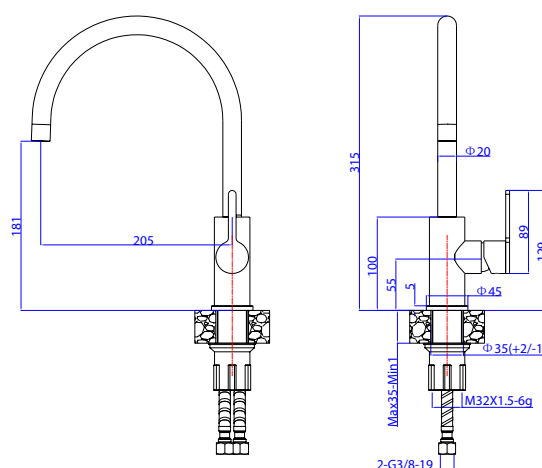

Product details

Finish **Flow rate @ 3 bar**

Graphite 6L / minute

Material

PVD
Stainless Steel

Information

- Suitable for balanced supplies.
- Flexible hoses designed to accommodate 1/2" fittings.
- Fitted with a 6L per minute flow regulator.
- Easy clean NEOPERL aerator.
- 25mm Cartridge.
- Tubular Fixation kit.
- 450mm braided hoses.
- Stainless Steel.
- EPDM o-ring.

Product details

Finish **Flow rate @ 3 bar**

Graphite 6 L / minute

Material

PVD
Stainless Steel

Information

- Suitable for balanced supplies.
- Flexible hoses designed to accommodate 1/2" fittings.
- Fitted with a 6L per minute flow regulator.
- Easy clean NEOPERL aerator.
- 25mm Cartridge.
- Tubular Fixation kit.
- 450mm braided hoses.
- Stainless Steel.
- EPDM o-ring.

Product details

Finish **Flow rate @ 3 bar**

Graphite 10L / minute

Material

PVD
Stainless Steel

Information

- Suitable for balanced supplies.
- Flexible hoses designed to accommodate 1/2" fittings.
- Easy clean NEOPERL aerator.
- 35mm Cartridge.
- Tubular Fixation kit.
- 450mm braided hoses.
- Stainless Steel.
- EPDM o-ring.

- Suitable for balanced supplies.
- Flexible hoses designed to accommodate 1/2" fittings.
- Fitted with a 6L per minute flow regulator.
- Easy clean NEOPERL aerator.
- 35mm Cartridge.
- Tubular Fixation kit.
- 450mm braided hoses.
- Stainless Steel.
- EPDM o-ring.