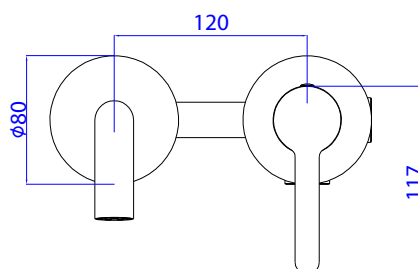

Information

- Suitable for balanced supplies.
- Flexible hoses designed to accommodate 1/2" fittings.
- Fitted with a 6L per minute flow regulator.
- Easy clean NEOPERL aerator.
- 35mm Cartridge.
- Tubular Fixation kit.
- 450mm braided hoses.
- Stainless Steel.
- EPDM o-ring.