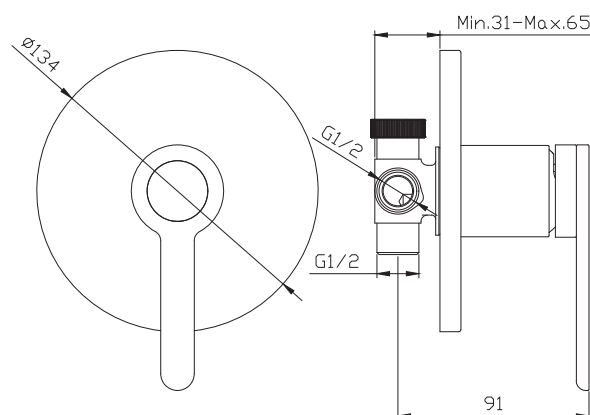

Product details

Finish **Flow rate @ 3 bar**

Graphite L / minute

Material

PVD
Stainless Steel

Information

- Suitable for balanced supplies.
- 35mm Cartridge.
- 2 x 1/2" MI inlets & 2 x MI outlets (4 way ports)
- Includes nut to blank off selected port.
- Stainless Steel.
- EPDM o-ring.