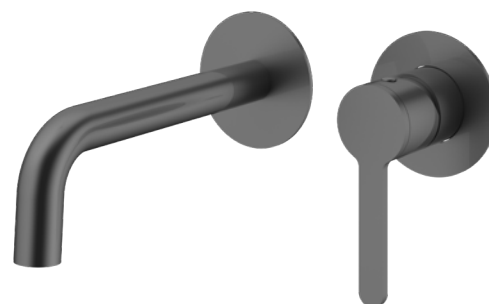

ATTIVO GRAPHITE - PRODUCT DATA SHEET

SIGNATURE COLLECTION

SL220AW-G Single lever wall mounted basin mixer

Product details

Finish

Graphite

Flow rate @ 3 bar

18L / minute

Material

PVD
Stainless Steel