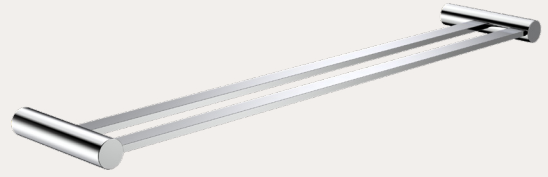

VELINA ACCESSORIES

Double Towel Rail

Product Details

- 304 Stainless steel

Information

- 304 Stainless steel screws
- Sturdy fixing bracket

Chrome		Chrome Plated	MBATRDP
Brushed Stainless Steel		Stainless Steel	MBATRDPBSS
Satin Brass		PVD	MBATRDPSPB
Graphite		PVD	MBATRDPG
Double Black		Powder Coated	MBATRDPDB