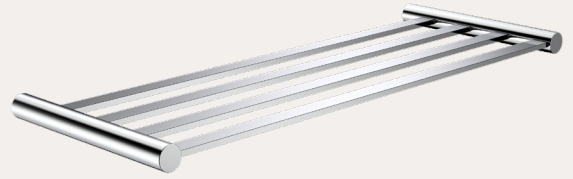

VELINA ACCESSORIES
Towel Rail Shelf

Product Details

- 304 Stainless steel

Information

- 304 Stainless steel screws
- Sturdy fixing bracket

Chrome		Chrome Plated	MBATRSHP
Brushed Stainless Steel		Stainless Steel	MBATRSHPBSS
Satin Brass		PVD	MBATRSHPSB
Graphite		PVD	MBATRSHPG
Double Black		Powder Coated	MBATRSHPDB