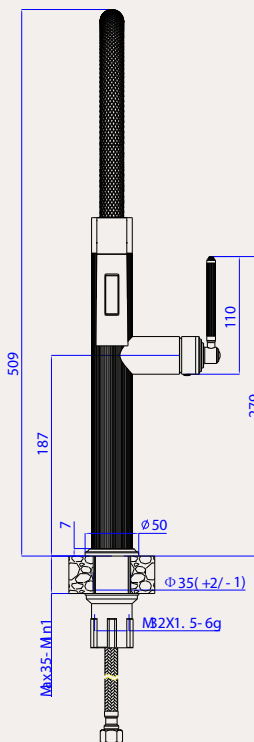

ORIGO COLLECTION
Origo Designer Sink Mixer

Product Details

- 7.28 L / Minute flow rate at 3 bar pressure
- 304 Stainless Steel

Information

- Suitable for balanced supplies
- Flexible hoses designed to accommodate 1/2" fittings.
- 600mm Braided hoses
- Easy clean AeroMax™ Aerator
- 30mm HydroSense™ Cartridge
- Easy Tubular Fixation set
- 360° Swivel Spout
- Magnetic Flexible Spout

Brushed Stainless Steel		Stainless Steel	SL301OR-BSS
Brushed Champagne		PVD	SL301OR-BC
Brushed Rose Gold		PVD	SL301OR-BRG

15 YEAR GUARANTEE ON CHROME
5 YEAR GUARANTEE ON COLOURS