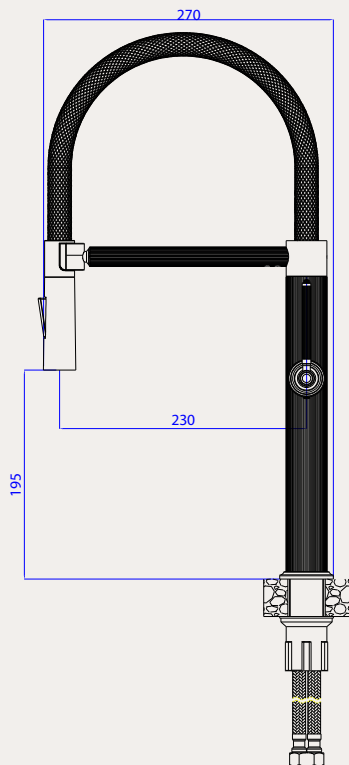

ORIGO COLLECTION
Origo Designer Sink Mixer

Product Details

- 7.28 L / Minute flow rate at 3 bar pressure
- 304 Stainless Steel

Information

- Suitable for balanced supplies
- Flexible hoses designed to accommodate 1/2" fittings.
- 600mm Braided hoses
- Easy clean AeroMax™ Aerator
- 30mm HydroSense™ Cartridge
- Easy Tubular Fixation set
- 360° Swivel Spout
- Magnetic Flexible Spout

Brushed Stainless Steel		Stainless Steel	SL301OR-BSS
Brushed Champagne		PVD	SL301OR-BC
Brushed Rose Gold		PVD	SL301OR-BRG

15 YEAR GUARANTEE ON CHROME
5 YEAR GUARANTEE ON COLOURS