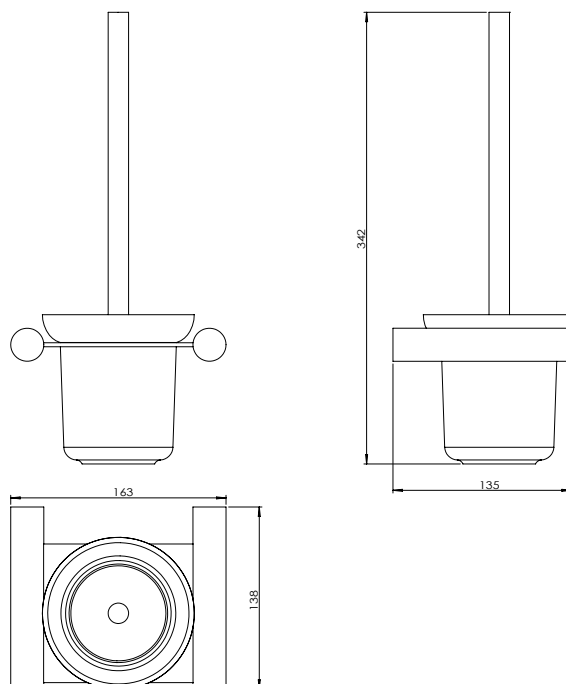

VELINA ACCESSORIES
Toilet Brush Holder

Product Details

- 304 Stainless steel
- Frosted glass cup

Information

- 304 Stainless steel screws
- Sturdy fixing bracket

Chrome		Chrome Plated	MBATBHP
Brushed Stainless Steel		Stainless Steel	MBATBHPBSS
Satin Brass		PVD	MBATBHPSB
Graphite		PVD	MBATBHPG
Double Black		Powder Coated	MBATBHPDB