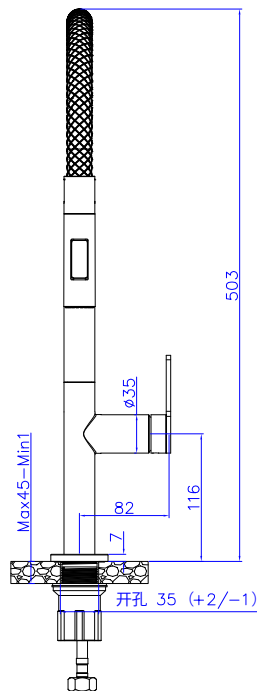

AURUM COLLECTION
Aurum Studio Designer Sink Mixer

Product Details

- 7.98L / Minute flow rate at 3 bar pressure
- 304 Stainless Steel

Information

- Suitable for balanced supplies
- Flexible hoses designed to accommodate 1/2" fittings.
- 600mm Braided hoses
- Easy clean AeroMax™ Aerator
- 30mm HydroSense™ Cartridge
- Easy Tubular Fixation set
- 360° Swivel Spout
- Magnetic Flexible Spout

Brushed Stainless Steel		Stainless Steel	SL301AUS-BSS
Satin Brass		PVD	SL301AUS-SB
Graphite		PVD	SL301AUS-G
Double Black		Powder Coated	SL301AUS-DB
Obsidian		PVD	SL301AUS-OB

15 YEAR GUARANTEE ON CHROME
5 YEAR GUARANTEE ON COLOURS