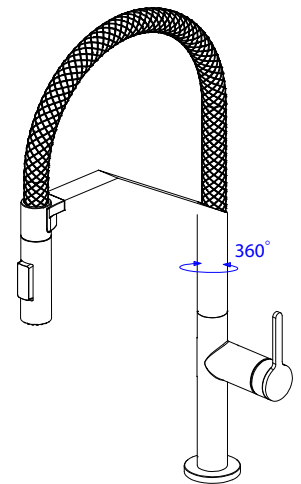

Information

- Suitable for balanced supplies
- Flexible hoses designed to accommodate 1/2" fittings.
- 600mm Braided hoses
- Easy clean AeroMax™ Aerator
- 30mm HydroSense™ Cartridge
- Easy Tubular Fixation set
- 360° Swivel Spout
- Magnetic Flexible Spout

Brushed Stainless Steel		Stainless Steel	SL301AUS-BSS
Satin Brass		PVD	SL301AUS-SB
Graphite		PVD	SL301AUS-G
Double Black		Powder Coated	SL301AUS-DB
Obsidian		PVD	SL301AUS-OB