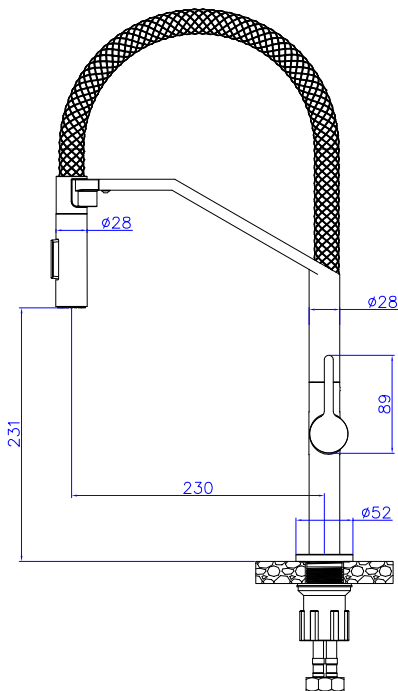

AURUM COLLECTION
Aurum Studio Designer Sink Mixer

Product Details

- 7.98L / Minute flow rate at 3 bar pressure
- 304 Stainless Steel

Information

- Suitable for balanced supplies
- Flexible hoses designed to accommodate 1/2" fittings.
- 600mm Braided hoses
- Easy clean AeroMax™ Aerator
- 30mm HydroSense™ Cartridge
- Easy Tubular Fixation set
- 360° Swivel Spout
- Magnetic Flexible Spout

Brushed Stainless Steel		Stainless Steel	SL301AUS-BSS
Satin Brass		PVD	SL301AUS-SB
Graphite		PVD	SL301AUS-G
Double Black		Powder Coated	SL301AUS-DB
Obsidian		PVD	SL301AUS-OB

15 YEAR GUARANTEE ON CHROME
5 YEAR GUARANTEE ON COLOURS