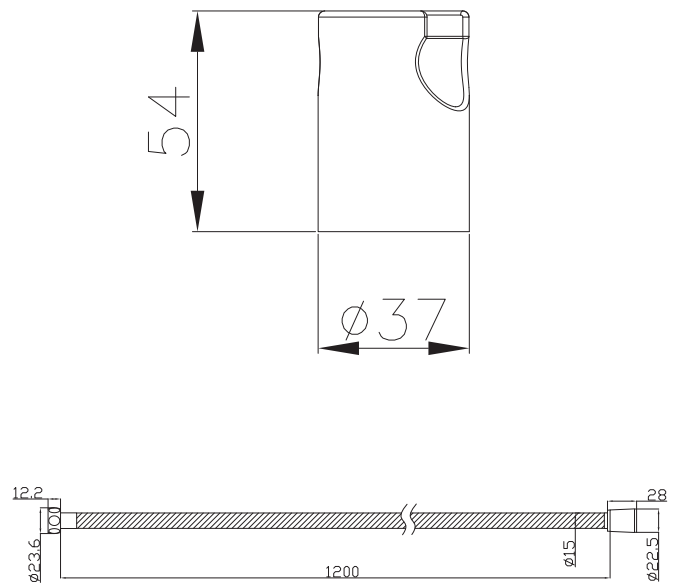

Information

- 2 Function Spray
- Flowrate restrictor
- Includes cradle
- 1.2m Stainless Steel Hose

Chrome		Chrome Plated	MMSHSET
Brushed Stainless Steel		PVD	MMSHSETBSS
Satin Brass		PVD	MMSHSETSB
Graphite		PVD	MMSHSETG
Double Black		Powder Coated	MMSHSETDB