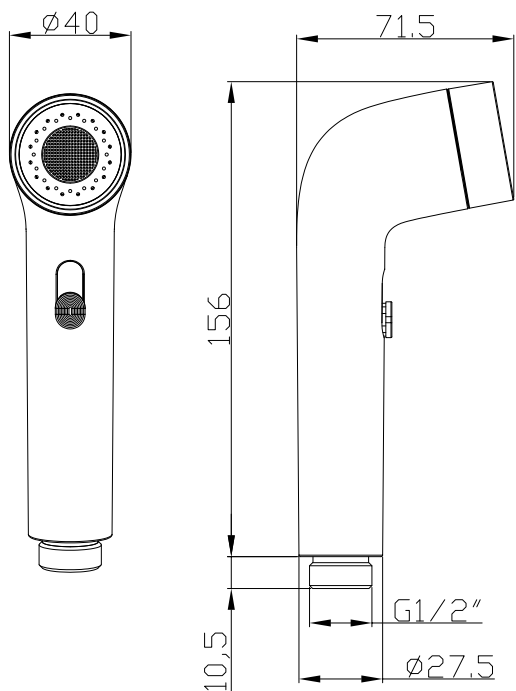

ACCESSORIES COLLECTION

Meila Shataff

Product Details

- FLOWRATE
- Restricted - 7.3L/ minute @3 Bar
- Unrestricted - 9L/ minute @3 Bar
- MATERIAL - ABS Plastic

Information

- 2 Function Spray
- Flowrate restrictor
- Includes cradle
- 1.2m Stainless Steel Hose

Chrome		Chrome Plated	MMSHSET
Brushed Stainless Steel		PVD	MMSHSETBSS
Satin Brass		PVD	MMSHSETSB
Graphite		PVD	MMSHSETG
Double Black		Powder Coated	MMSHSETDB

10 YEAR GUARANTEE ON CHROME
5 YEAR GUARANTEE ON COLOURS