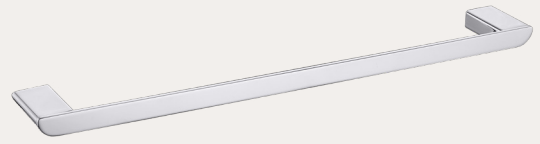

AVILO ACCESSORIES
Single Towel Rail

Product Details

- 304 Stainless steel

Information

- 304 Stainless steel screws
- Sturdy fixing bracket

Chrome		Chrome Plated	MBATOWSR
Brushed Stainless Steel		Stainless Steel	MBATOWSRSS
Satin Brass		PVD	MBATOWSRBR
Graphite		PVD	MBATOWSRG
Double Black		Powder Coated	MBATOWSRB